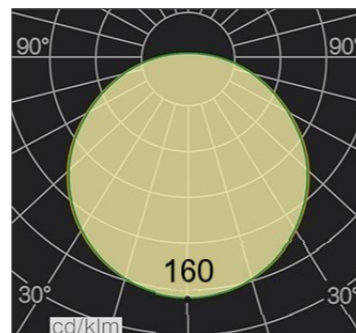

BELA TAPE RGBWW

- With 5-in-1 5050 LED(RGB+Tunable white2400K-6500K),60leds/m and a width of 12mm.
- To provide with richer tones that were impossible to achieve before with a single strip.
- To create any color temperature of white light between 2700K and 6000K
- High lumen and fancy looking by the unique design.
- Long lifespan and excellent in heat dissipation.
- One BIN Only to ensure perfect color consistency.

CCT	LM/Mtr	Max. Watt	Max.Run Length
R	89	3.8	5
G	240	3.8	5
B	63	3.8	5
W24	399	3.8	5
W65	480	3.8	5
RGBWW2465	1251	19.2	5

Important notice

-The given data are typical values due to the tolerances of the production process and the electrical components, values for light output and electrical power can vary up to 10%.