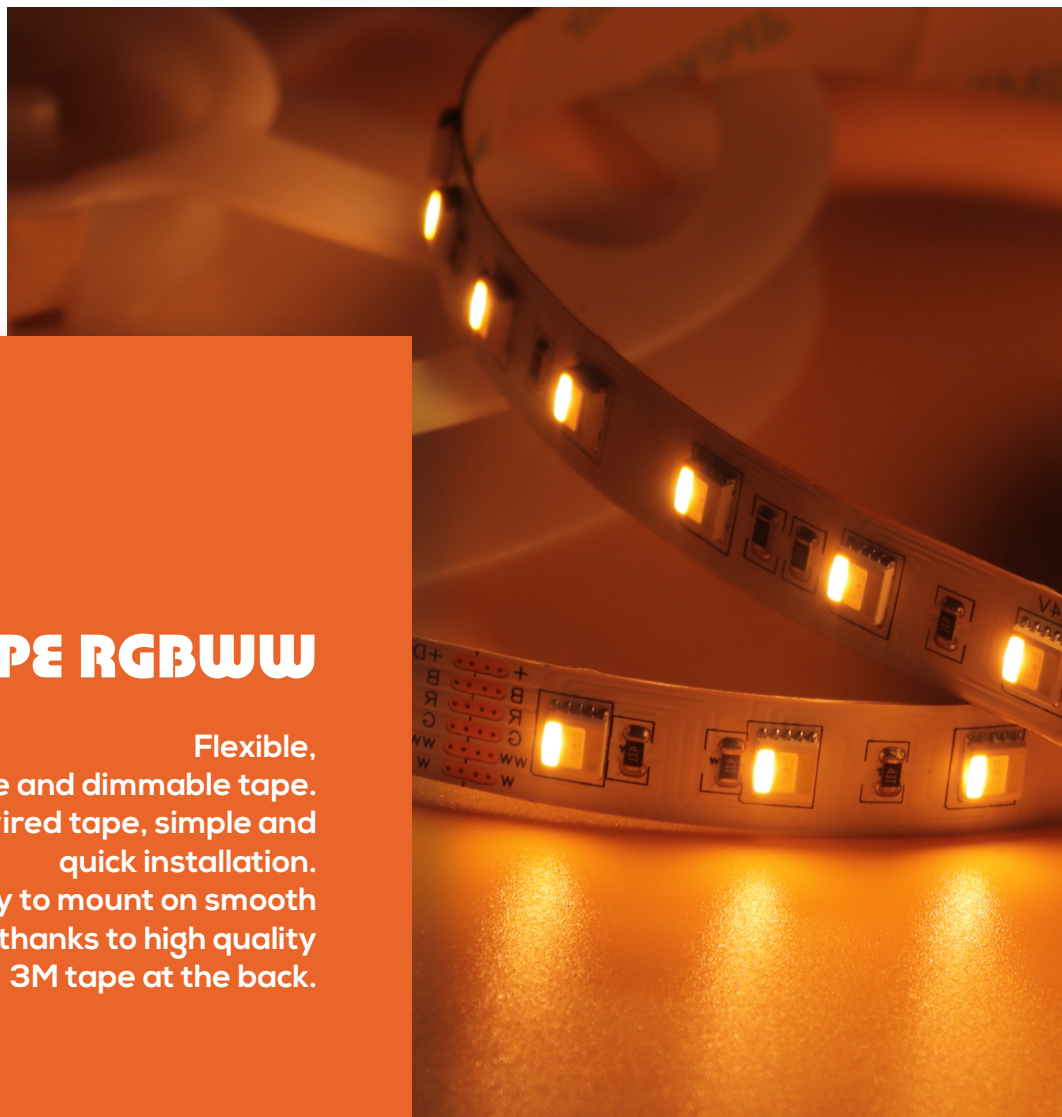

BELA TAPE RGBWW

Flexible,
cuttable and dimmable tape.
Pre-wired tape, simple and
quick installation.
Easy to mount on smooth
surfaces thanks to high quality
3M tape at the back.

One BIN Only to ensure perfect
color consistency

BELA TAPE RGBWW

- With 5-in-1 5050 LED(RGB+Tunable white2400K-6500K),60leds/m and a width of 12mm.
- To provide with richer tones that were impossible to achieve before with a single strip.
- To create any color temperature of white light between 2700K and 6000K
- High lumen and fancy looking by the unique design.
- Long lifespan and excellent in heat dissipation.
- One BIN Only to ensure perfect color consistency.

Product Benefits:

- Flexible, cuttable and dimmable LED strip.
- Easy to mount on smooth surfaces thanks to high quality 3M tape at the back.
- Pre-wired LED strip, simple and quick connection.

Electrical data

Order code

SERIES NAME	COLOR	LENGTH	POWER
BELA TAPE RGBWW	RGBWW=RGB+2400K+6500K	05000=5M/196.85"	192=19.2W

Eg1:
BELA TAPE RGBWW-05000-192:
BELA TAPE RGBWW(WW=2400K-6500K), 5M/reel, 19.2W/m.

Accessories

Art.#	Description	Picture	Art.#	Description	Picture
C0015	Connector for Strip to strip connection, IP20tion.		T0001	VHB 3M adhesive tape	
C0016	Connector for Strip to cable connection, IP20		XLG-150-24-A	PSU 24V/150W IP67, Non-dimmable, White, 100-305V supply	
MF010	Male and Female connector, IP20		ELG-150-24B	PSU 24V/150W IP67, 3 in 1 dimming function, White, 100-305V supply	
MF011	Male and Female DC connector, IP44		ELG-150-24DA	PSU 24V/150W IP67, DALI control technology, White, 100-305V supply	