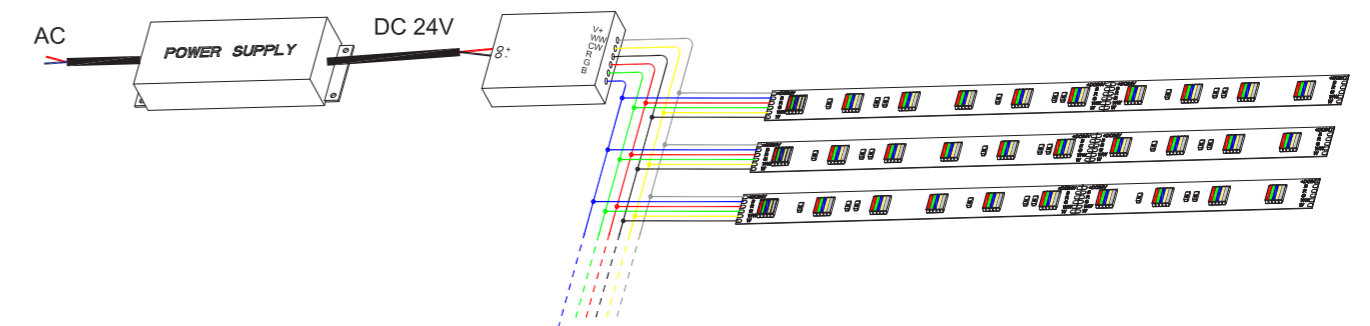

Wiring connection