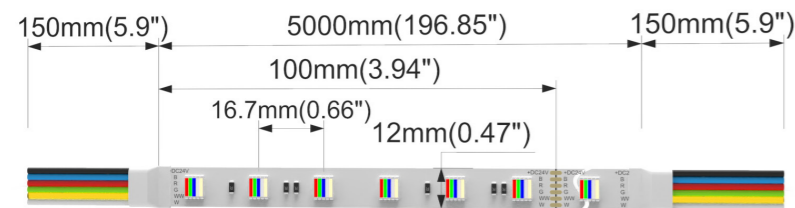

Electrical data

Voltage	DC24V (23.5V_{min} 24.5V_{max})
LED PIN Temperature	Max. 60.9°C /141.6°F
Storage Temperature	-25°C /-13°F_{min} 60°C /140°F_{max}
Lumen Efficiency	65lm/w(4000K)
Color	RGB
Ra	Ra90; Ra80 optional
Max Current/LED	30mA
Unit Cut	50mm
Waterproof Rate	IP20
Warranty	5 Years

CCT	LM/Mtr	Max. Watt	Max.Run Length
R	89	3.8	5
G	240	3.8	5
B	63	3.8	5
W24	399	3.8	5
W65	480	3.8	5
RGBWW2465	1251	19.2	5