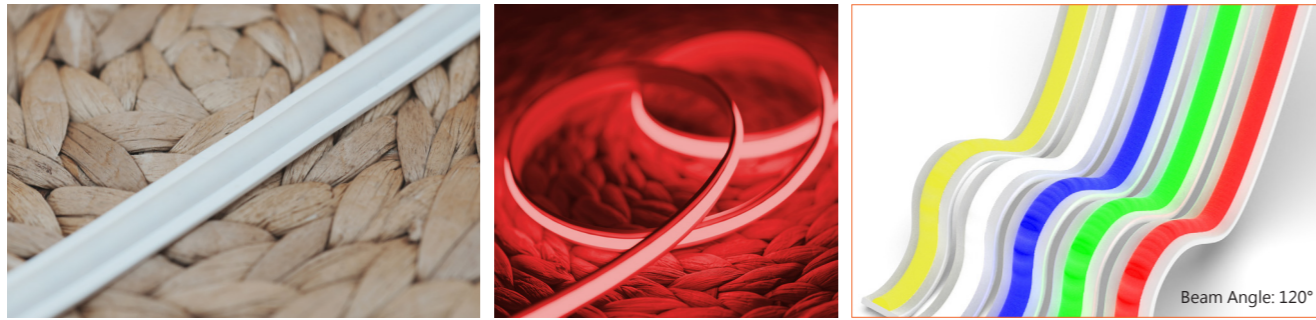

Beamever

LINIO NEON EOS TV RGBWW

Flexible,
cuttable and dimmable tape.
Pre-wired tape, simple and
quick installation.
Easy to mount on smooth
surfaces thanks to high quality
3M tape at the back.

One BIN Only to ensure perfect
color consistency

LINIO NEON EOS TV RGBWW

- To offer millions of colors using red-green-blue-2700K-5500K color mixing.
- IP65 protection with high performance silicone, UV resistant, solvents resistant.
- One BIN Only to ensure perfect color consistency.
- 30m/reel(98.43ft/reel) maximum. And max. run length refers to single side feed in serial connection.
- Easy to be cut and reconnected at project sites. Also, custom length is available as well.

Product Benefits:

- Flexible, cuttable and dimmable LED strip.
- Easy to mount on smooth surfaces thanks to high quality red VHB tape at the back.
- Pre-wired LED strip, simple and quick connection.

Electrical data