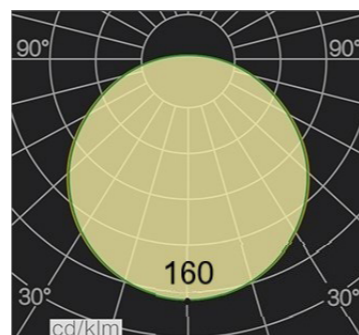

LINIO NEON EOS TV RGBWW

- To offer millions of colors using red-green-blue-2700K-5500K color mixing.
- IP65 protection with high performance silicone, UV resistant, solvents resistant.
- One BIN Only to ensure perfect color consistency.
- 30m/reel(98.43ft/reel) maximum. And max. run length refers to single side feed in serial connection.
- Easy to be cut and reconnected at project sites. Also, custom length is available as well.

CCT	Lumen/m	Max. Watt (W/m)	Max. Run Length (m)
R	59	3	5
G	171	3	5
B	33	3	5
RGB	249	9	5
2700K	361	5	5
5500K	358	5	5
2700K+5500K	722	10	5
RGBWW2755	968	19	5

Important notice

- The given data are typical values due to the tolerances of the production process and the electrical components, values for light output and electrical power can vary up to 10%.
- The given color temperature is neon flex (after extrusion) color temperature.