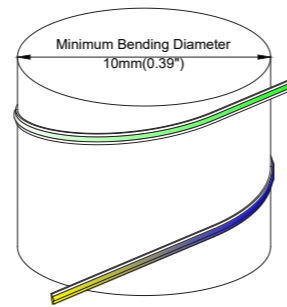

Electrical data

Voltage	DC24V (23.5V_{min} 24.5V_{max})
LED PIN Temperature	Max. 65°C /149°F
Storage Temperature	-25°C /-13°F_{min} 60°C /140°F_{max}
Min. Ambient Temp.(Ta_{min})	-25°C /-13°F
Max. Ambient Temp.(Ta_{max})	35°C /95°F@19W
SDCM	3 (2700K)
CRI	Ra90@2700+5500K
Cut Increments	71.4mm/2.81"
Efficacy (lm/W)	51lm/W@RGBWW
Warranty	5 Years