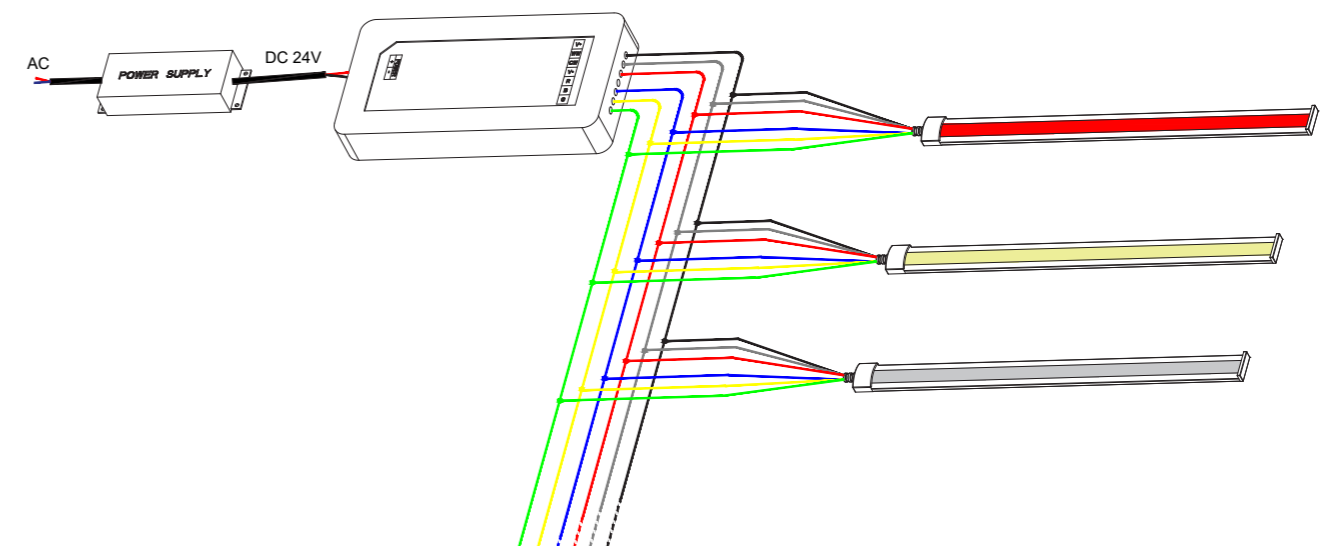

Wiring connection