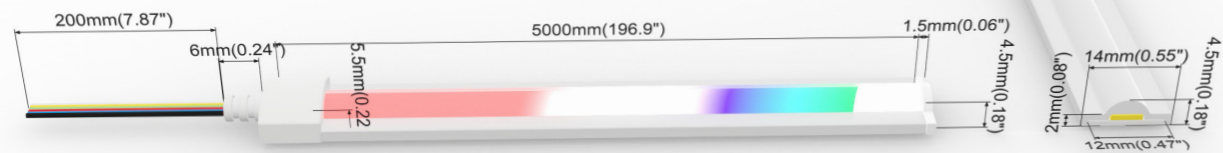

Electrical data

Voltage	DC24V (23.5V_{min} 24.5V_{max})
LED PIN Temperature	Max. 65°C /149°F
Storage Temperature	-25°C /-13°F_{min} 60°C /140°F_{max}
Min. Ambient Temp.(Ta_{min})	-25°C /-13°F
Max. Ambient Temp.(Ta_{max})	35°C /95°F@19W
SDCM	3 (2700K)
CRI	Ra90@2700+5500K
Cut Increments	71.4mm/2.81"
Efficacy (lm/W)	51lm/W@RGBWW
Warranty	5 Years