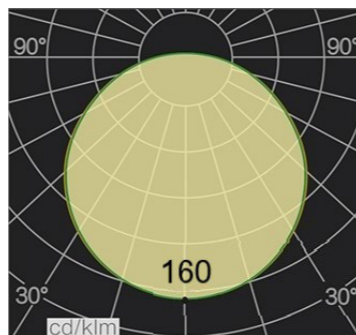

CCT	Lumen/m	Max. Watt (W/m)	Max. Run Length (m)
R	46	4	3
G	144	4	3
B	33	4	3
RGB	210	13	3

Important notice

- -The given data are typical values due to the tolerances of the production process and the electrical components, values for light output and electrical power can vary up to 10%.
- -The given color temperature is neon flex (after extrusion) color temperature.

Order code

SERIES NAME	COLOR	LENGTH	POWER
LN EOS TV PIXEL RGB	RGB	05000=5m/196.85"	130=13W

Example 1:
LN EOS TV PIXEL RGB-05000-130:
LINIO NEON EOS TV PIXEL RGB, 5m/
reel, 13W/m.

Accessories

Art.#	Description	Picture	Art.#	Description	Picture
MF004	Male and Female connector, IP20		XLG-150-24-A	PSU 24V/150W IP67, Non-dimmable, White, 100-305V supply	
M0014	Plastic clip		ELG-150-24B	PSU 24V/150W IP67, 3 in 1 dimming function, White, 100-305V supply	
T0001	VHB 3M adhesive tape		ELG-150-24DA	PSU 24V/150W IP67, DALI control technology, White, 100-305V supply