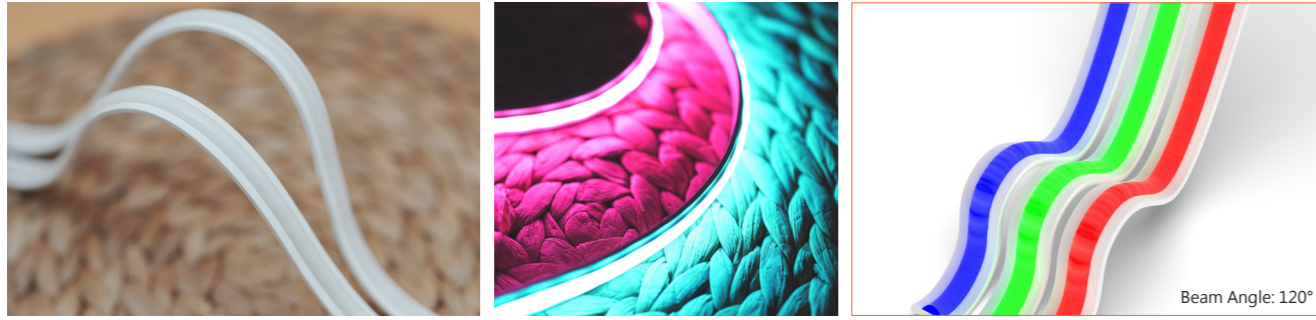

LINIO NEON EOS TV PIXEL RGB

Flexible,
cuttable and dimmable tape.
Pre-wired tape, simple and
quick installation.
Easy to mount on smooth
surfaces thanks to high quality
3M tape at the back.

One BIN Only to ensure perfect
color consistency

UNIO NEON EOS TV PIXEL RGB

- To offer millions of colors using red-green-blue color mixing.
- To create vivid animated lighting effects with 100 pixels/m.
- One BIN Only to ensure perfect color consistency.
- 30m/reel(98.43ft/reel) maximum. And max. run length refers to single side feed in serial connection.
- Easy to be cut and reconnected at project sites. Also, custom length is available as well.

Product Benefits:

- Flexible, cuttable and dimmable LED strip.
- Easy to mount on smooth surfaces thanks to high quality red VHB tape at the back.
- Pre-wired LED strip, simple and quick connection.

Electrical data

The image features two thick, white, curved lines that sweep across the frame from the top left towards the bottom right. They are set against a background of cork material, which has a natural, porous, and textured appearance in shades of light brown and tan. The lines are smooth and have a slight shadow, giving them a three-dimensional feel.