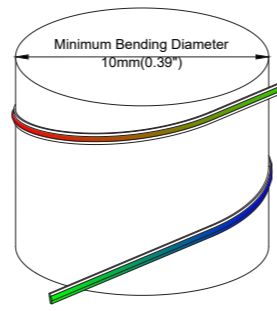

Electrical data

Voltage	DC12V (11.5V_{min} 12.5V_{max})
LED PIN Temperature	Max. 65°C /149°F
Storage Temperature	-25°C /-13°F_{min} 60°C /140°F_{max}
Min. Ambient Tempt.(Ta_{min})	-25°C /-13°F
Max. Ambient Tempt.(Ta_{max})	40°C /104°F@13W
Power(W/m)	13
Efficacy (lm/W)	16lm/W@RGB
IC	UCS1903
Control Mode	SPI
Cut Increments	10mm/0.39"(Addressable every 10mm/0.39")
Warranty	5 Years