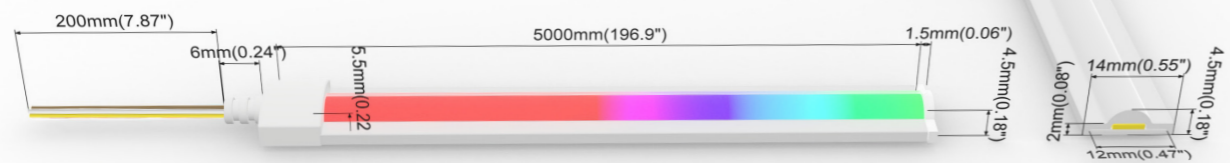

Electrical data

Voltage	DC12V (11.5V_{min} 12.5V_{max})
LED PIN Temperature	Max. 65°C /149°F
Storage Temperature	-25°C /-13°F_{min} 60°C /140°F_{max}
Min. Ambient Tempt.(Ta_{min})	-25°C /-13°F
Max. Ambient Tempt.(Ta_{max})	40°C /104°F@13W
Power(W/m)	13
Efficacy (lm/W)	16lm/W@RGB
IC	UCS1903
Control Mode	SPI
Cut Increments	10mm/0.39"(Addressable every 10mm/0.39")
Warranty	5 Years