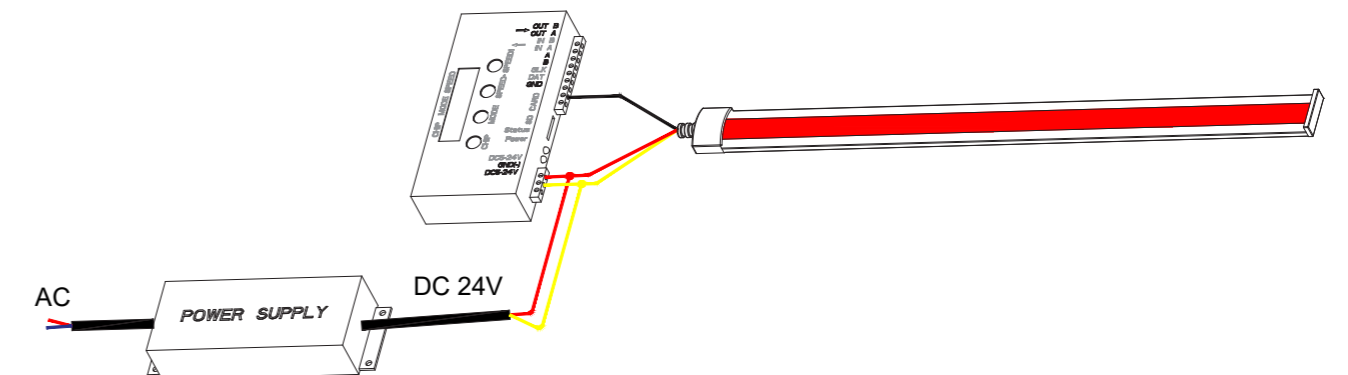

Wiring connection