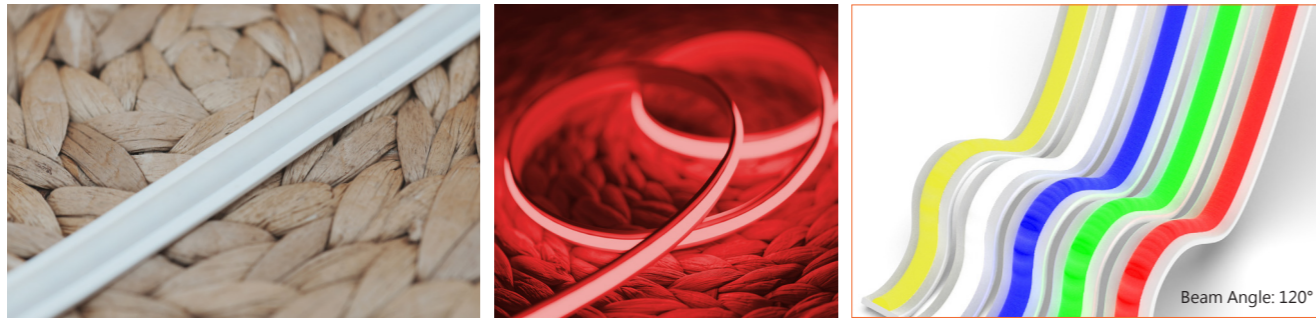

Beamever

LINIO NEON EOS TV RGBWW

Flexible,
cuttable and dimmable tape.
Pre-wired tape, simple and
quick installation.
Easy to mount on smooth
surfaces thanks to high quality
3M tape at the back.

One BIN Only to ensure perfect
color consistency

LINIO NEON EOS TV RGBWW

- To offer millions of colors using red-green-blue-2700K-5500K color mixing.
- IP65 protection with high performance silicone, UV resistant, solvents resistant.
- One BIN Only to ensure perfect color consistency.
- 30m/reel(98.43ft/reel) maximum. And max. run length refers to single side feed in serial connection.
- Easy to be cut and reconnected at project sites. Also, custom length is available as well.

Product Benefits:

- Flexible, cuttable and dimmable LED strip.
- Easy to mount on smooth surfaces thanks to high quality red VHB tape at the back.
- Pre-wired LED strip, simple and quick connection.

Electrical data