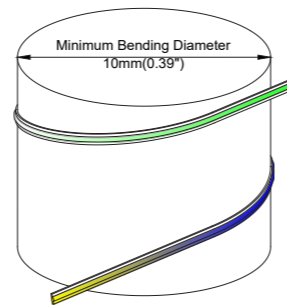

Electrical data

Voltage	DC24V (23.5V_{min} 24.5V_{max})
LED PIN Temperature	Max. 65°C /149°F
Storage Temperature	-25°C /-13°F_{min} 60°C /140°F_{max}
Min. Ambient Temp.(Ta_{min})	-25°C /-13°F
Max. Ambient Temp.(Ta_{max})	35°C /95°F@5.79W
SDCM	3 (2700K)
CRI	Ra90@2700+5500K
Cut Increments	71.4mm/2.81"
Efficacy (lm/W)	51lm/W@RGBWW
Warranty	5 Years