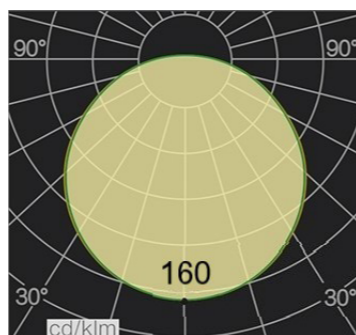

CCT	Lumen/ft	Max. Watt (W/ft)	Max. Run Length (ft)
R	18	0.91	16.40
G	52	0.91	16.40
B	10	0.91	16.40
RGB	76	2.74	16.40
2700K	110	1.52	16.40
5500K	109	1.52	16.40
2700K+5500K	220	3.05	16.40
RGBWW2755	295	5.79	16.40

Important notice

- -The given data are typical values due to the tolerances of the production process and the electrical components, values for light output and electrical power can vary up to 10%.
- -The given color temperature is neon flex (after extrusion) color temperature.

Order code

SERIES NAME	COLOR	LENGTH	POWER
LN EOS TV RGBWW	2755=2700K+5500K	2.81"-1181.10"	579=5.79W

Example 1:
LN EOS TV RGBWW-2755-196.85-579:
LINIO NEON EOS TV RGBWW,
2700K+5500K, 196.85"/reel, 5.79W/ft.

Accessories

Art.#	Description	Picture	Art.#	Description	Picture
M0014	Plastic clip		XLG-150-24-A	PSU 24V/150W IP67, Non-dimmable, White, 100-305V supply	
T0001	VHB 3M adhesive tape		ELG-150-24B	PSU 24V/150W IP67, 3 in 1 dimming function, White, 100-305V supply	
Q5+F5-DMX-4A	DC24V, 4A*5 Channel, Max 20A, IP20, support remote control		ELG-150-24DA	PSU 24V/150W IP67, DALI control technology, White, 100-305V supply