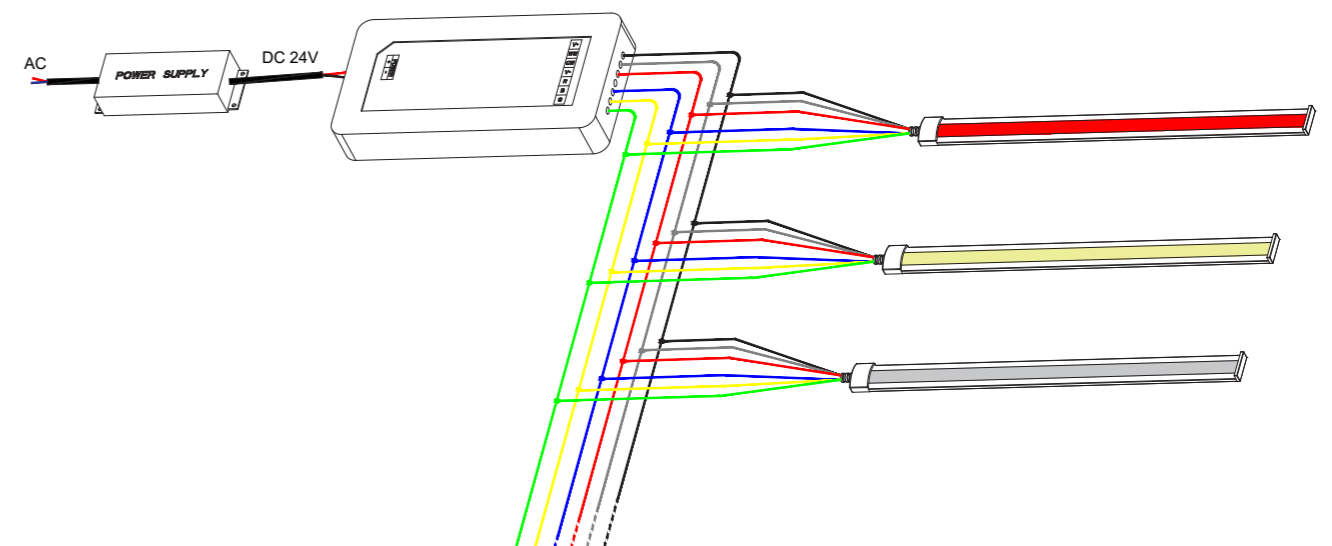

Wiring connection