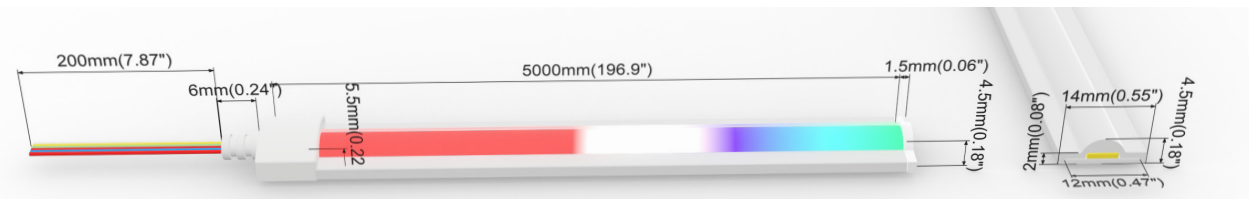

## LINIO NEON EOS TV RGBW

Flexible,  
cuttable and dimmable tape.  
Pre-wired tape, simple and  
quick installation.  
Easy to mount on smooth  
surfaces thanks to high quality  
3M tape at the back.

One BIN Only to ensure perfect  
color consistency

## LINIO NEON EOS TV RGBW

- To offer millions of colors using red-green-blue-white color mixing.
- IP65 protection with high performance silicone, UV resistant, solvents resistant.
- One BIN Only to ensure perfect color consistency.
- 30m/reel(98.43ft/reel) maximum. And max. run length refers to single side feed in serial connection.
- Easy to be cut and reconnected at project sites. Also, custom length is available as well.

### Electrical data

Voltage	DC24V (23.5V <sub>min</sub> , 24.5V <sub>max</sub> )
LED PIN Temperature	Max. 65°C /149°F
Storage Temperature	-25°C /-13°F <sub>min</sub> , 60°C /140°F <sub>max</sub>
Min. Ambient Temp.(Ta <sub>min</sub> )	-25°C /-13°F
Max. Ambient Temp.(Ta <sub>max</sub> )	35°C /95°F@4.57W
Power(W/ft)	4.57
Efficacy (lm/W)	43lm/W@RGBW40
SDCM	3 ( 2700K, 3000K, 4000K)
CRI	Ra90@2700K,3000K,4000K
Cut Increments	83.3mm/3.28"
Warranty	5 Years