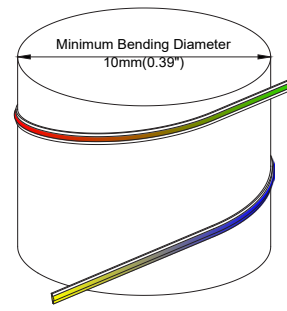

## LINIO NEON EOS TV RGBW

Flexible,  
cuttable and dimmable tape.  
Pre-wired tape, simple and  
quick installation.  
Easy to mount on smooth  
surfaces thanks to high quality  
3M tape at the back.

One BIN Only to ensure perfect  
color consistency

## LINIO NEON EOS TV RGBW

- To offer millions of colors using red-green-blue-white color mixing.
- IP65 protection with high performance silicone, UV resistant, solvents resistant.
- One BIN Only to ensure perfect color consistency.
- 30m/reel(98.43ft/reel) maximum. And max. run length refers to single side feed in serial connection.
- Easy to be cut and reconnected at project sites. Also, custom length is available as well.

### Electrical data

Voltage	DC24V (23.5V <sub>min</sub> , 24.5V <sub>max</sub> )
LED PIN Temperature	Max. 65°C /149°F
Storage Temperature	-25°C /-13°F <sub>min</sub> , 60°C /140°F <sub>max</sub>
Min. Ambient Temp.(Ta <sub>min</sub> )	-25°C /-13°F
Max. Ambient Temp.(Ta <sub>max</sub> )	35°C /95°F@4.57W
Power(W/ft)	4.57
Efficacy (lm/W)	43lm/W@RGBW40
SDCM	3 ( 2700K, 3000K, 4000K)
CRI	Ra90@2700K,3000K,4000K
Cut Increments	83.3mm/3.28"
Warranty	5 Years

CCT	Lumen/ft	Max. Watt (W/ft)	Max. Run Length (ft)
R	17	0.91	16.40
G	48	0.91	16.40
B	10	0.91	16.40
W27	113	1.83	16.40
W30	115	1.83	16.40
W40	130	1.83	16.40
RGBW40	198	4.57	16.40