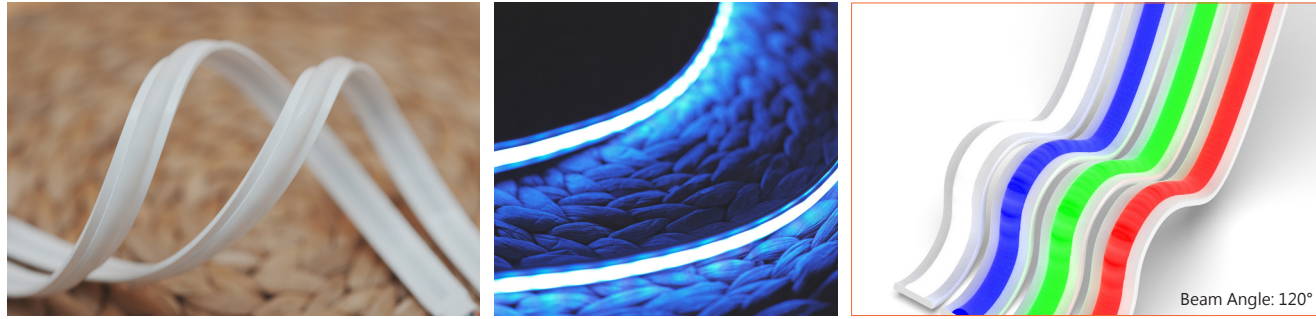

## LINIO NEON EOS TV RGBW

Flexible,  
cuttable and dimmable tape.  
Pre-wired tape, simple and  
quick installation.  
Easy to mount on smooth  
surfaces thanks to high quality  
3M tape at the back.

One BIN Only to ensure perfect  
color consistency

## LINIO NEON EOS TV RGBW

- To offer millions of colors using red-green-blue-white color mixing.
- IP65 protection with high performance silicone, UV resistant, solvents resistant.
- One BIN Only to ensure perfect color consistency.
- 30m/reel(98.43ft/reel) maximum. And max. run length refers to single side feed in serial connection.
- Easy to be cut and reconnected at project sites. Also, custom length is available as well.

### Product Benefits:

- Flexible, cuttable and dimmable LED strip.
- Easy to mount on smooth surfaces thanks to high quality red VHB tape at the back.
- Pre-wired LED strip, simple and quick connection.

A close-up, shallow depth-of-field photograph of a white wicker chair. The chair's frame is made of thick, white-painted wicker strips, with some parts in sharp focus and others blurred. The chair is set on a wooden deck with a prominent diagonal grain pattern. The lighting is soft and natural, creating a warm, inviting atmosphere.