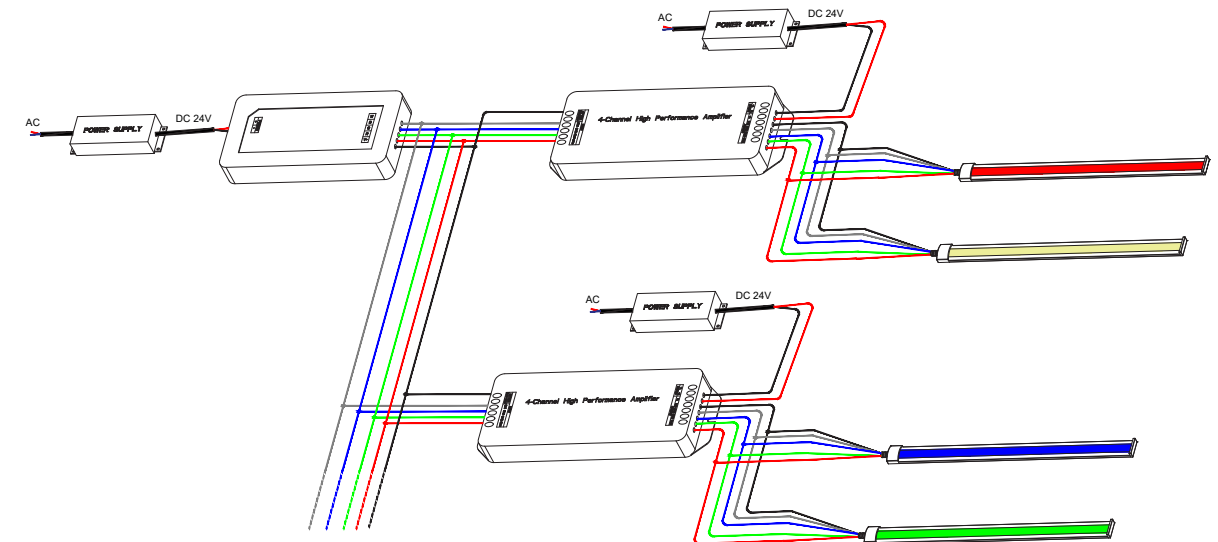

### Order code

SERIES NAME	COLOR	LENGTH	POWER
LN EOS TV RGBW	27= 2700K	3.28"-1181.10"	457=4.57W
	30= 3000K		
	40= 4000K		

Example 1:  
LN EOS TV RGBW40-196.85-457:  
LINIO NEON EOS TV RGBW, W=4000K,  
196.85"/reel, 4.57W/ft.

### Accessories

Art.#	Description	Picture	Art.#	Description	Picture
MF006	Male and Female connector, IP20		M4+M4-3A	RF Controller 288W DC24V, 3A*4Channel, Max 12A IP20, Support remote control	
M0014	Plastic clip		XLG-150-24-A	PSU 24V/150W IP67, Non-dimmable, White, 100-305V supply	
T0001	VHB 3M adhesive tape		ELG-150-24B	PSU 24V/150W IP67, 3 in 1 dimming function, White, 100-305V supply	

### Wiring connection