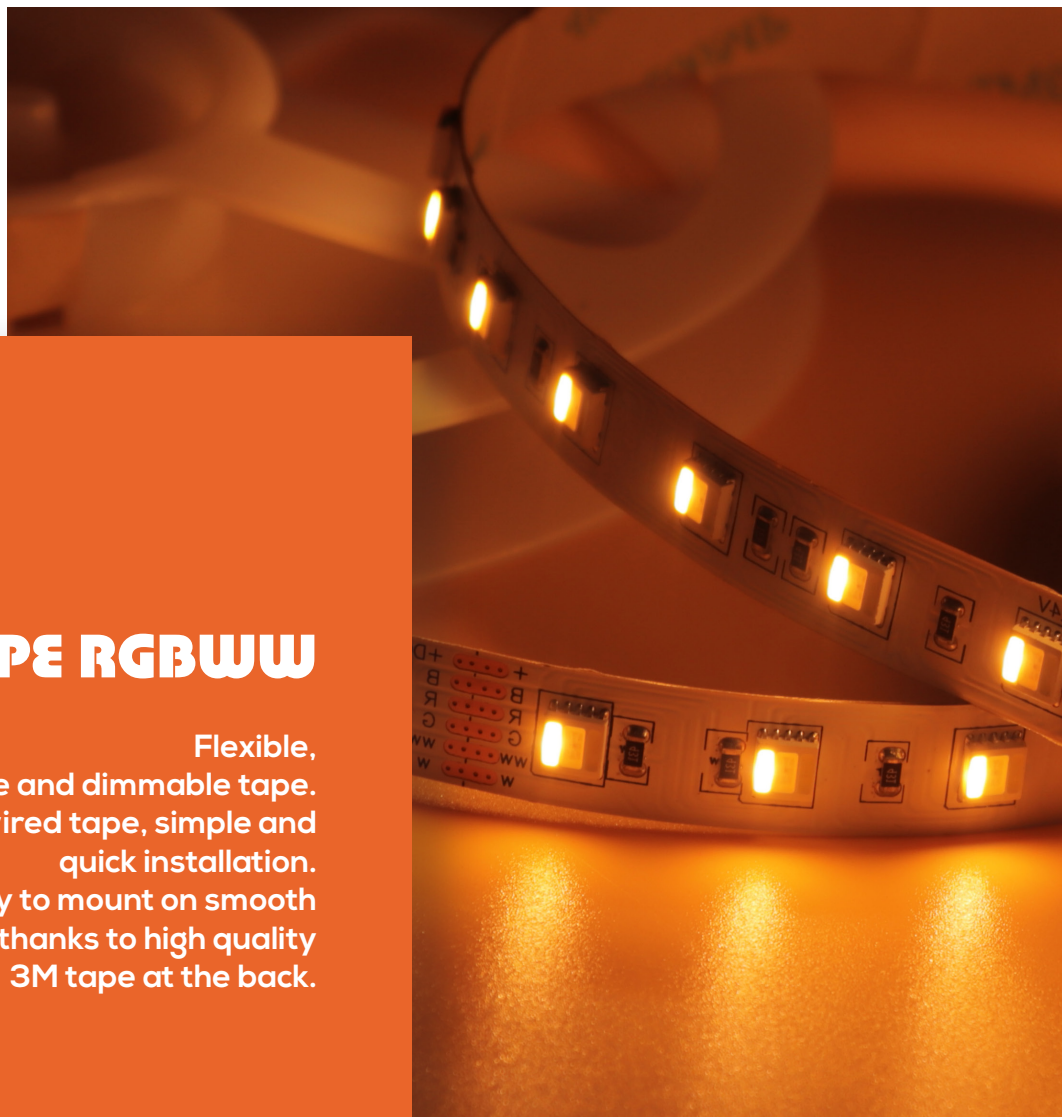

## BELA TAPE RGBWW

Flexible,  
cuttable and dimmable tape.  
Pre-wired tape, simple and  
quick installation.  
Easy to mount on smooth  
surfaces thanks to high quality  
3M tape at the back.

One BIN Only to ensure perfect  
color consistency

## BELA TAPE RGBWW

- With 5-in-1 5050 LED(RGB+ Tunable white2400K-6500K), 60leds/m and a width of 12mm/0.47".
- To provide with richer tones that were impossible to achieve before with a single strip.
- To create any color temperature of white light between 2700K and 6000K.
- High lumen and fancy looking by the unique design.
- Long lifespan and excellent in heat dissipation.
- One BIN Only to ensure perfect color consistency.

### Product Benefits:

- Flexible, cuttable and dimmable LED strip.
- Easy to mount on smooth surfaces thanks to high quality 3M tape at the back.
- Pre-wired LED strip, simple and quick connection.

### Electrical data

Voltage	DC24V (23.5V <sub>min</sub> 24.5V <sub>max</sub> )
LED PIN Temperature	Max. 65°C /149°F
Storage Temperature	-25°C /-13°F <sub>min</sub> 60°C /140°F <sub>max</sub>
SMD Type	5050 (5 in 1)
LEDs/m	60LEDs/m
Efficacy (lm/W)	65lm/W@RGBWW2465
Color	RGBWW
CRI	Ra90
Max Current/LED	16mA
Cut Increments	100mm/3.94"
Waterproof Rate	IP20
Warranty	5 Years