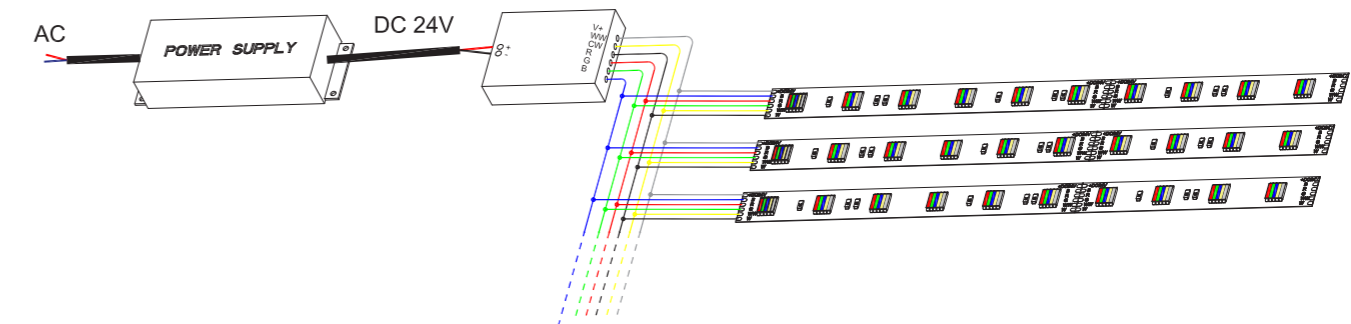

Wiring connection