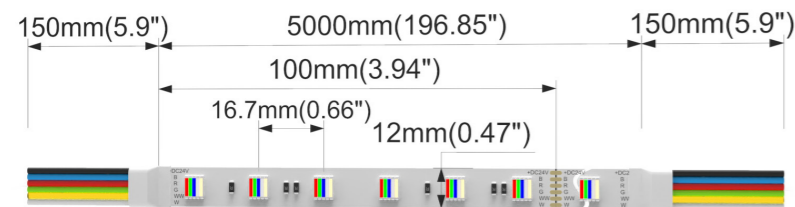

## BELA TAPE RGBWW

Flexible,  
cuttable and dimmable tape.  
Pre-wired tape, simple and  
quick installation.  
Easy to mount on smooth  
surfaces thanks to high quality  
3M tape at the back.

One BIN Only to ensure perfect  
color consistency

## BELA TAPE RGBWW

- With 5-in-1 5050 LED(RGB+ Tunable white2400K-6500K), 60leds/m and a width of 12mm/0.47".
- To provide with richer tones that were impossible to achieve before with a single strip.
- To create any color temperature of white light between 2700K and 6000K.
- High lumen and fancy looking by the unique design.
- Long lifespan and excellent in heat dissipation.
- One BIN Only to ensure perfect color consistency.

### Electrical data

Voltage	DC24V (23.5V <sub>min</sub> 24.5V <sub>max</sub> )
LED PIN Temperature	Max. 65°C /149°F
Storage Temperature	-25°C /-13°F <sub>min</sub> 60°C /140°F <sub>max</sub>
SMD Type	5050 (5 in 1)
LEDs/m	60LEDs/m
Efficacy (lm/W)	65lm/W@RGBWW2465
Color	RGBWW
CRI	Ra90
Max Current/LED	16mA
Cut Increments	100mm/3.94"
Waterproof Rate	IP20
Warranty	5 Years

### Order code

SERIES NAME	COLOR	LENGTH	POWER
BELA TAPE RGBWW	RGBWW2465=RGB+2400K+6500K	3.94"-1968.50"	585=5.85W

Example 1:  
BELA TAPE RGBWW-196.85-585:  
BELA TAPE RGBWW(WW=2400K+6500K),  
196.85"/reel, 5.85W/ft.