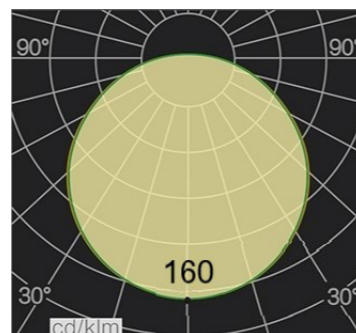

## BELA TAPE RGBWW

- With 5-in-1 5050 LED(RGB+ Tunable white2400K-6500K), 60leds/m and a width of 12mm/0.47".
- To provide with richer tones that were impossible to achieve before with a single strip.
- To create any color temperature of white light between 2700K and 6000K.
- High lumen and fancy looking by the unique design.
- Long lifespan and excellent in heat dissipation.
- One BIN Only to ensure perfect color consistency.

### Electrical data

Voltage	DC24V (23.5V <sub>min</sub> 24.5V <sub>max</sub> )
LED PIN Temperature	Max. 65°C /149°F
Storage Temperature	-25°C /-13°F <sub>min</sub> 60°C /140°F <sub>max</sub>
SMD Type	5050 (5 in 1)
LEDs/m	60LEDs/m
Efficacy (lm/W)	65lm/W@RGBWW2465
Color	RGBWW
CRI	Ra90
Max Current/LED	16mA
Cut Increments	100mm/3.94"
Waterproof Rate	IP20
Warranty	5 Years

### Order code

SERIES NAME	COLOR	LENGTH	POWER
BELA TAPE RGBWW	RGBWW2465=RGB+2400K+6500K	3.94"-1968.50"	585=5.85W

Example 1:  
BELA TAPE RGBWW-196.85-585:  
BELA TAPE RGBWW(WW=2400K+6500K),  
196.85"/reel, 5.85W/ft.