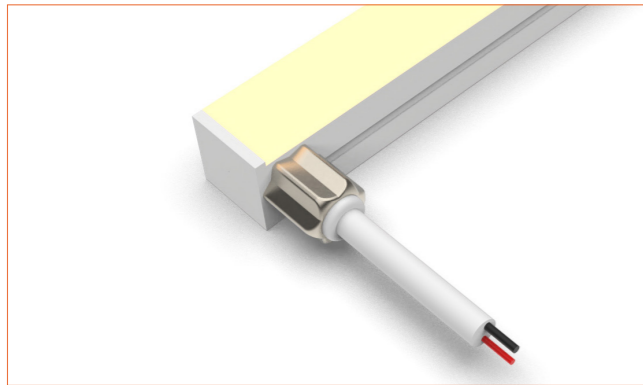

#### Where to use the product?

LINIO NEON 1615 TV can achieve stunning lighting effects for both indoor and outdoor projects. Effectively and elegantly highlight any certain areas as you'd like. Flexibility and cuttability offer more freedom to realize lighting inspirations. Shape the lighting as you desire.

# Beamever

**Front Cable Entry**  
Suitable for power feed in or straight connection. Do not bend down or aside too sharp.

**Side Cable Entry**  
It can achieve perfect seamless light connection if the cabling space is allowed on the side.

**Bottom Cable Entry**  
It can achieve perfect seamless light connection if the cabling space is allowed from the bottom.

**Closed end cap**  
Elegant injecting closed end cap in same size as neon flex body.