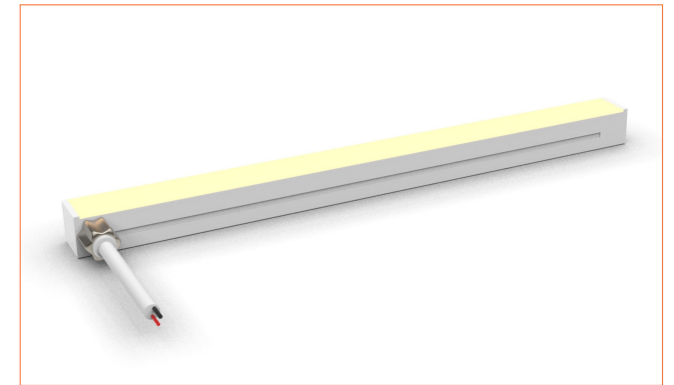

**Bottom Cable Entry**  
It can achieve perfect seamless light connection if the cabling space is allowed from the bottom.

**Closed end cap**  
Elegant injecting closed end cap in same size as neon flex body.

**Front double wire end: 30cm/11.81" cable from two ends, front cable entry.**

**Front single wire end: 30cm/11.81" cable from one end, front cable entry.**

**Side double wire end: 30cm/11.81" cable from two ends, side cable entry.**

**Side single wire end: 30cm/11.81" cable from left one only (side cable entry), other end with closed end cap.**

**Bottom double wire end: 30cm/11.81" cable from two ends, bottom cable entry.**

**Bottom single wire end: 30cm/11.81" cable from left one only (bottom cable entry), other end with closed end cap.**