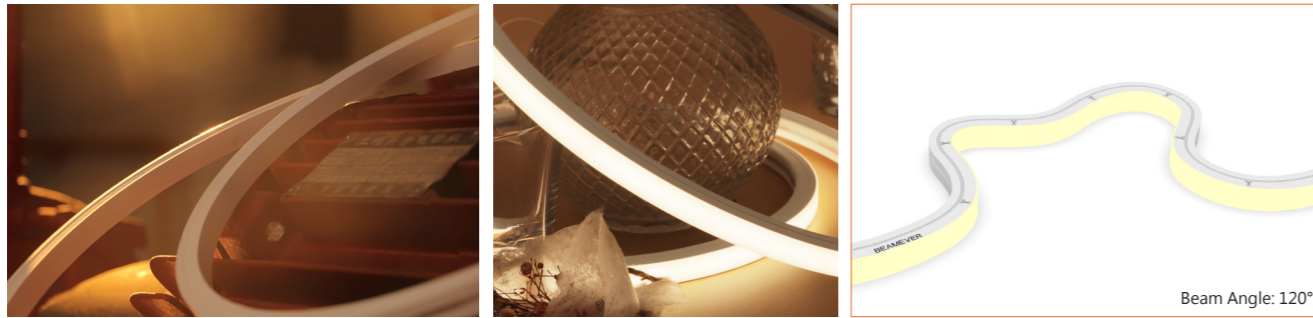

## LINIO NEON 1615 TV

IP67 protection with high performance silicone, UV resistant, solvents resistant. Seamless line in 30Mtrs roll.

One BIN Only to ensure perfect color consistency

Beamever

## LINIO NEON 1615 TV

- Top view, and vertical bending with radius of 150mm/5.9".
- DC24V, cross section size 16mm x 15mm /0.63" x 0.59" (WxH).
- IP67 protection with high quality silicone, UV resistant, and solvents resistant.
- 30m/reel(98.43ft/reel) maximum. And max. run length refers to single side feed in serial connection.
- Easy to be cut and reconnected at project sites. Custom length are available as well.
- Perfect color consistency thanks to 2-Step Lumileds LED.