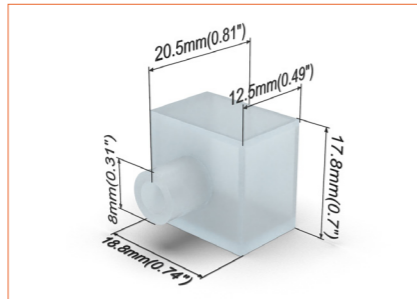

E0003
Closed end cap

E0002
End cap with 30cm/11.81" cable