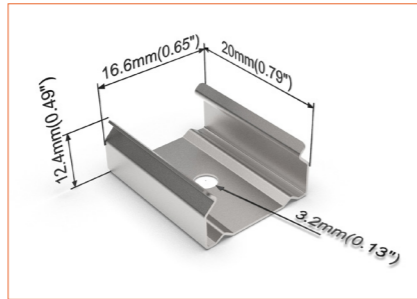

**Side single wire end: 30cm/11.81" cable from left one only (side cable entry), other end with closed end cap.**

**Bottom double wire end: 30cm/11.81" cable from two ends, bottom cable entry.**

**Bottom single wire end: 30cm/11.81" cable from left one only (bottom cable entry), other end with closed end cap.**

SC001  
Straight aluminium channel  
Length 1mtr/3.28ft

BC001  
Bendable stainless steel channel  
Length 0.5mtr/1.64ft

M0002  
Stainless steel mounting clip

E0002  
End cap with 30cm/11.81" cable

E0003  
Closed end cap