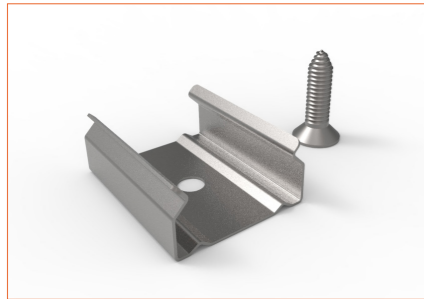

**Bottom Cable Entry**  
It can achieve perfect seamless light connection if the cabling space is allowed from the bottom.

**Closed end cap**  
Elegant injecting closed end cap in same size as neon flex body.

**Side single wire end: 30cm/11.81" cable from left one only (side cable entry), other end with closed end cap.**

**Bottom double wire end: 30cm/11.81" cable from two ends, bottom cable entry.**

**Bottom single wire end: 30cm/11.81" cable from left one only (bottom cable entry), other end with closed end cap.**

SC001  
Straight aluminium channel  
Length 1mtr/3.28ft

BC001  
Bendable stainless steel channel  
Length 0.5mtr/1.64ft

M0002  
Stainless steel mounting clip

E0002  
End cap with 30cm/11.81" cable

E0003  
Closed end cap