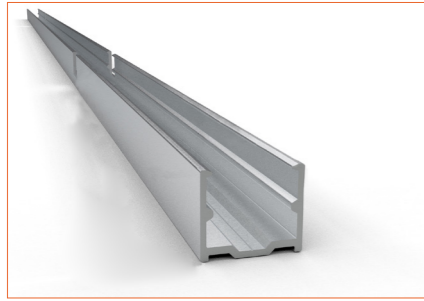

**Side single wire end: 30cm/11.81" cable from left one only (side cable entry), other end with closed end cap.**

**Bottom double wire end: 30cm/11.81" cable from two ends, bottom cable entry.**

**Bottom single wire end: 30cm/11.81" cable from left one only (bottom cable entry), other end with closed end cap.**