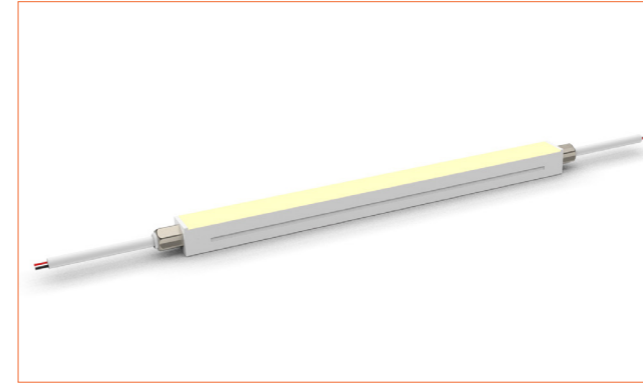

Front double wire end: 30cm/11.81" cable from two ends, front cable entry.