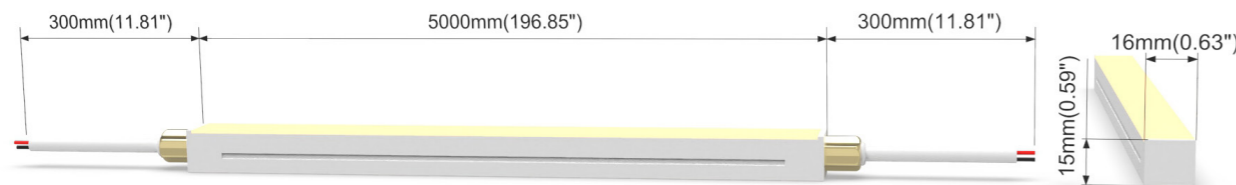

Electrical data

Voltage	DC24V (23.5V_{min}, 24.5V_{max})		
LED PIN Temperature	Max. 65°C /149°F		
Storage Temperature	-25°C /-13°F_{min}, 60°C /140°F_{max}		
Min. Ambient Temp.(Ta_{min})	-25°C /-13°F		
Max. Ambient Temp.(Ta_{max})	55°C /131°F@1.52W, 45°C /113°F@3.05W, 35°C /95°F@4.57W		
Power(W/ft)	1.52, 3.05, 4.57		
Efficacy (lm/W)	46lm/W@4000K 1.52W, 58lm/W@4000K 3.05W, 50lm/W@4000K 4.57W		
CRI	Ra93		
Cut Increments	50mm/1.97"		

Lumen/ft	1.52W	3.05W	4.57W
2700K	69	179	219
3000K	72	185	232
3500K	73	182	238
4000K	71	175	229
6500K	72	177	234
Max. Run Length(ft)	88.56	55.76	45.92