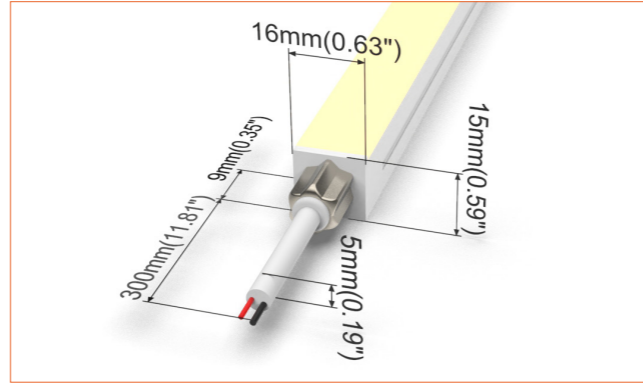

Beamever

Front Cable Entry
Suitable for power feed in or straight connection. Do not bend down or aside too sharp.