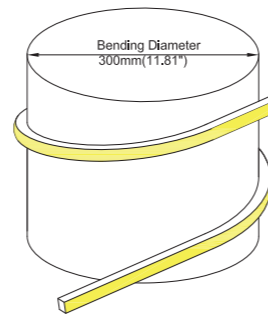

## LINIO NEON 1615 TV

- Top view, and vertical bending with radius of 150mm/5.9".
- DC24V, cross section size 16mm x 15mm /0.63" x 0.59" (WxH).
- IP67 protection with high quality silicone, UV resistant, and solvents resistant.
- 30m/reel(98.43ft/reel) maximum. And max. run length refers to single side feed in serial connection.
- Easy to be cut and reconnected at project sites. Custom length are available as well.
- Perfect color consistency thanks to 2-Step Lumileds LED.

### Electrical data

Voltage	DC24V (23.5V <sub>min</sub> , 24.5V <sub>max</sub> )		
LED PIN Temperature	Max. 65°C /149°F		
Storage Temperature	-25°C /-13°F <sub>min</sub> , 60°C /140°F <sub>max</sub>		
Min. Ambient Temp.(Ta <sub>min</sub> )	-25°C /-13°F		
Max. Ambient Temp.(Ta <sub>max</sub> )	55°C /131°F@1.52W, 45°C /113°F@3.05W, 35°C /95°F@4.57W		
Power(W/ft)	1.52, 3.05, 4.57		
Efficacy (lm/W)	46lm/W@4000K 1.52W, 58lm/W@4000K 3.05W, 50lm/W@4000K 4.57W		
CRI	Ra93		
Cut Increments	50mm/1.97"		

### Important notice

- The given data are typical values due to the tolerances of the production process and the electrical components, values for light output and electrical power can vary up to 10%.
- The given color temperature is neon flex (after extrusion) color temperature.
- Standard cable length is 30cm/11.81", if longer cable required, please contact us.
- Male and female connectors are available if needed.
- It is IK08 rated. Please use protection materials if it is walk over application.