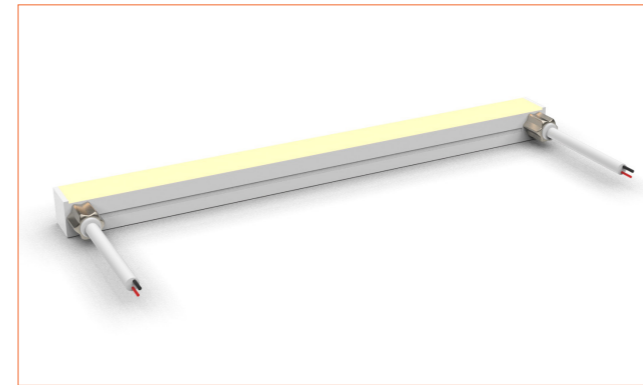

Side double wire end: 30cm/11.81" cable from two ends, side cable entry.