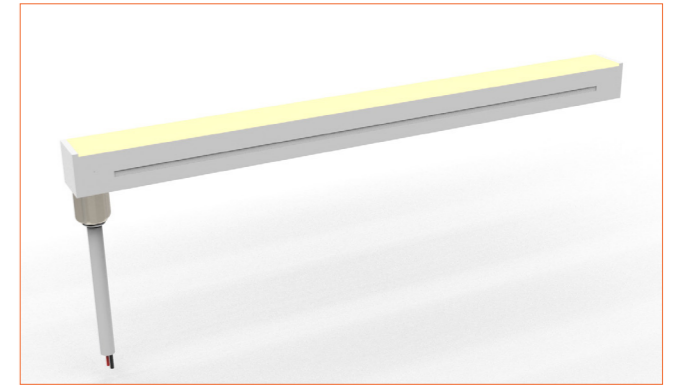

Bottom single wire end: 30cm/11.81" cable from left one only (bottom cable entry), other end with closed end cap.