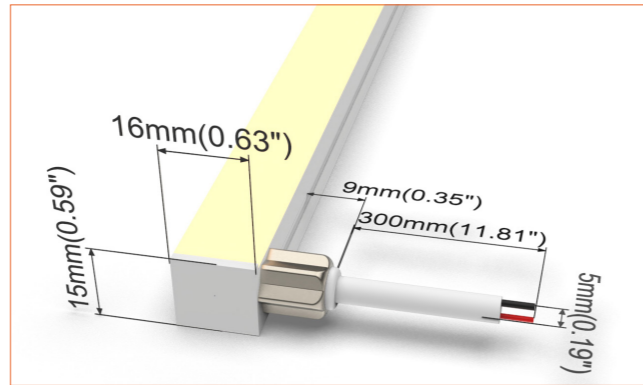

Side Cable Entry
It can achieve perfect seamless light connection if the cabling space is allowed on the side.