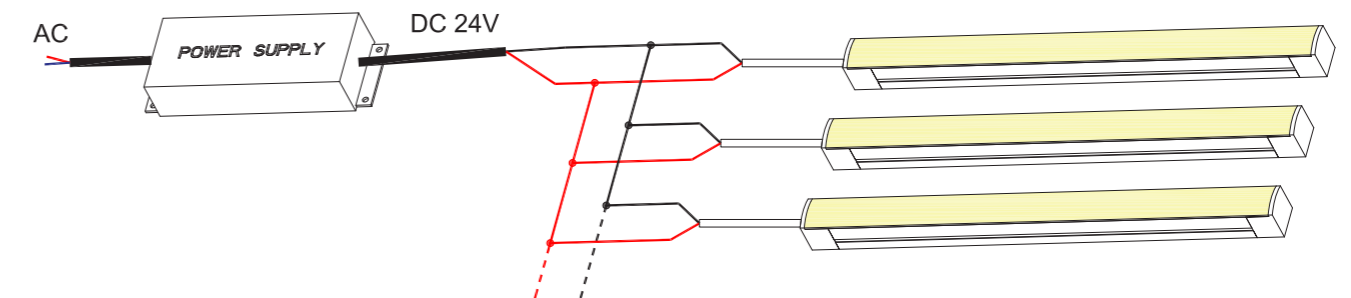

Wiring connection

Application