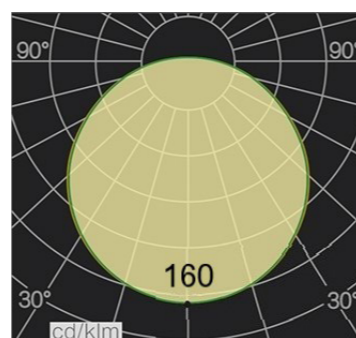

Important notice

- -The given data are typical values due to the tolerances of the production process and the electrical components, values for light output and electrical power can vary up to 10%.
- -The given color temperature is neon flex (after extrusion) color temperature.
- -Standard cable length is 30cm/11.81", if longer cable required, please contact us.
- -Male and female connectors are available if needed.
- -It is IK08 rated. Please use protection materials if it is walk over application.

Order code

SERIES NAME	COLOR	LENGTH	POWER	CABLE ENTRY
LN1615TV	27= 2700K	1.97"-1181.10"	152=1.52W	F=FRONT
	30= 3000K		305=3.05W	S=SIDE
	35= 3500K		457=4.57W	B=BOTTOM
	40= 4000K			
	65=6500K			

Front Cable Entry
Suitable for power feed in or straight connection. Do not bend down or aside too sharp.

Side Cable Entry
It can achieve perfect seamless light connection if the cabling space is allowed on the side.

Bottom Cable Entry
It can achieve perfect seamless light connection if the cabling space is allowed from the bottom.

Example: LN1615TV-27-196.85-457-B: LINIO NEON 1615 TV 2700K, 196.85"/reel, 4.57W/ft, Bottom cable entry.

Accessories

Art.#	Description	Picture	Art.#	Description	Picture
SC001	1m/3.28ft anodized aluminium channel for LINIO NEON 1615 TV		MF012	Male and female connectors, 30cm/11.81" IP67, 2PIN	
BC001	0.5m/1.64ft bendable stainless steel channel		MF013	Extension connectors, 1m/3.28ft IP67, 2PIN	
M0002	Stainless steel clip		MF014	Extension connectors, 5m/16.40ft IP67, 2PIN	
E0002	End cap with 30cm/11.81" cable 2PIN for LINIO NEON 1615 TV (Front / side /bottom cable entry)		XLG-150-24-A	PSU 24V/150W IP67, Non-dimmable, White, 100-305V supply	
E0003	Closed end cap for LINIO NEON 1615 TV		ELG-150-24B	PSU 24V/150W IP67, 3 in 1 dimming function, White, 100-305V supply	
G0002	Silicone glue		ELG-150-24DA	PSU 24V/150W IP67, DALI control technology, White, 100-305V supply