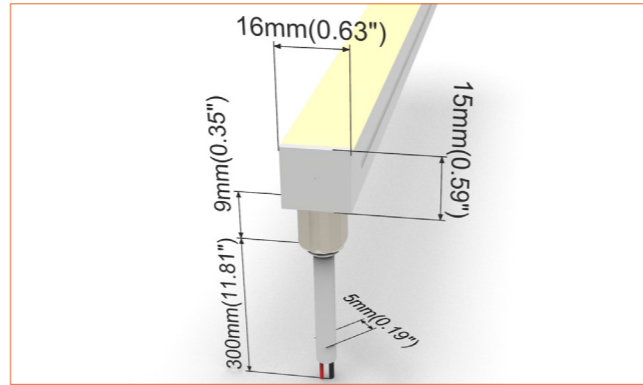

# Beamever

**Front Cable Entry**  
Suitable for power feed in or straight connection. Do not bend down or aside too sharp.

**Side Cable Entry**  
It can achieve perfect seamless light connection if the cabling space is allowed on the side.

**Bottom Cable Entry**  
It can achieve perfect seamless light connection if the cabling space is allowed from the bottom.

**Closed end cap**  
Elegant injecting closed end cap in same size as neon flex body.