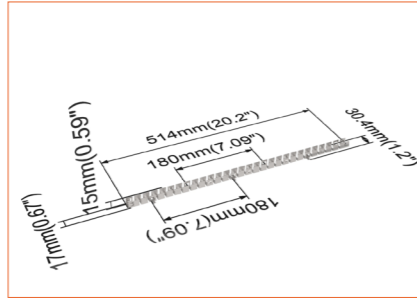

### Important notice

- The given data are typical values due to the tolerances of the production process and the electrical components, values for light output and electrical power can vary up to 10%.
- The given color temperature is neon flex (after extrusion) color temperature.
- Standard cable length is 30cm/11.81", if longer cable required, please contact us.
- Male and female connectors are available if needed.
- It is IK08 rated. Please use protection materials if it is walk over application.

**Front double wire end: 30cm/11.81" cable from two ends, front cable entry.**

**Front single wire end: 30cm/11.81" cable from one end, front cable entry.**

**Side double wire end: 30cm/11.81" cable from two ends, side cable entry.**

**Side single wire end: 30cm/11.81" cable from left one only (side cable entry), other end with closed end cap.**

**Bottom double wire end: 30cm/11.81" cable from two ends, bottom cable entry.**

**Bottom single wire end: 30cm/11.81" cable from left one only (bottom cable entry), other end with closed end cap.**

SC001  
Straight aluminium channel  
Length 1mtr/3.28ft

BC001  
Bendable stainless steel channel  
Length 0.5mtr/1.64ft

M0002  
Stainless steel mounting clip

E0002  
End cap with 30cm/11.81" cable

E0003  
Closed end cap