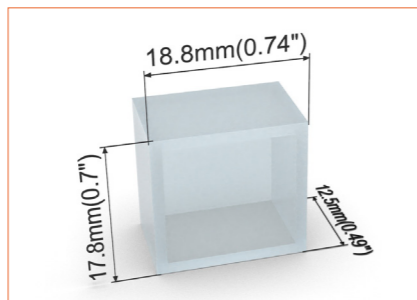

SC001  
Straight aluminium channel  
Length 1mtr/3.28ft

BC001  
Bendable stainless steel channel  
Length 0.5mtr/1.64ft

M0002  
Stainless steel mounting clip

E0002  
End cap with 30cm/11.81" cable

E0003  
Closed end cap