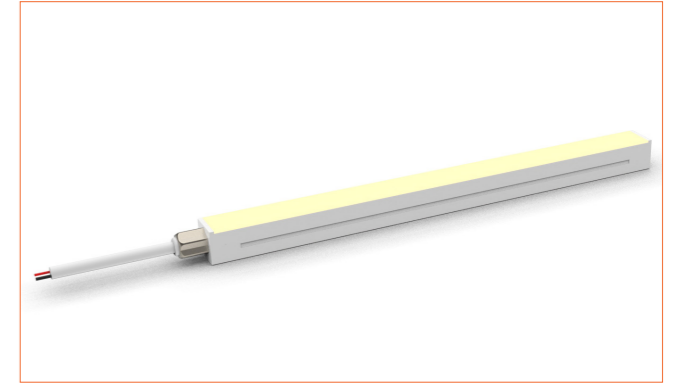

Front single wire end: 30cm/11.81" cable from one end, front cable entry.