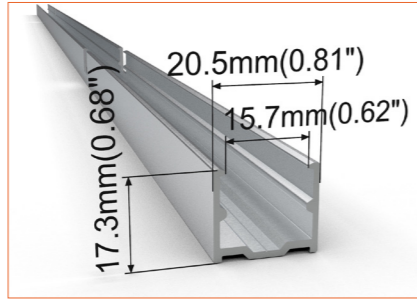

**Side single wire end: 30cm/11.81" cable from left one only (side cable entry), other end with closed end cap.**

**Bottom double wire end: 30cm/11.81" cable from two ends, bottom cable entry.**

**Bottom single wire end: 30cm/11.81" cable from left one only (bottom cable entry), other end with closed end cap.**