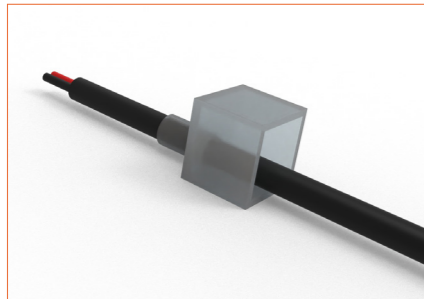

**Bottom Cable Entry**  
It can achieve perfect seamless light connection if the cabling space is allowed from the bottom.

**Closed end cap**  
Elegant injecting closed end cap in same size as neon flex body.

**Side single wire end: 30cm/11.81" cable from left one only (side cable entry), other end with closed end cap.**

**Bottom double wire end: 30cm/11.81" cable from two ends, bottom cable entry.**

**Bottom single wire end: 30cm/11.81" cable from left one only (bottom cable entry), other end with closed end cap.**

SC001  
Straight aluminium channel  
Length 1mtr/3.28ft

BC001  
Bendable stainless steel channel  
Length 0.5mtr/1.64ft

M0002  
Stainless steel mounting clip

E0002  
End cap with 30cm/11.81" cable

E0003  
Closed end cap