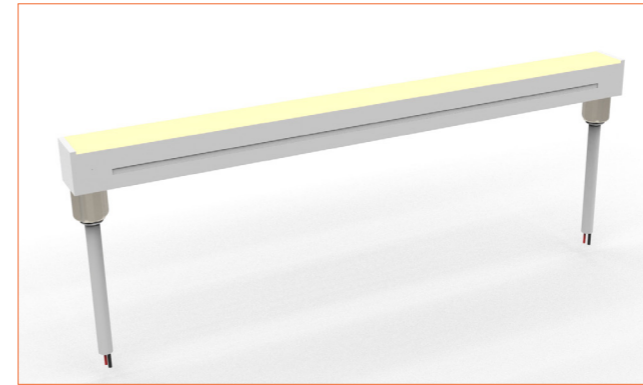

Bottom double wire end: 30cm/11.81" cable from two ends, bottom cable entry.