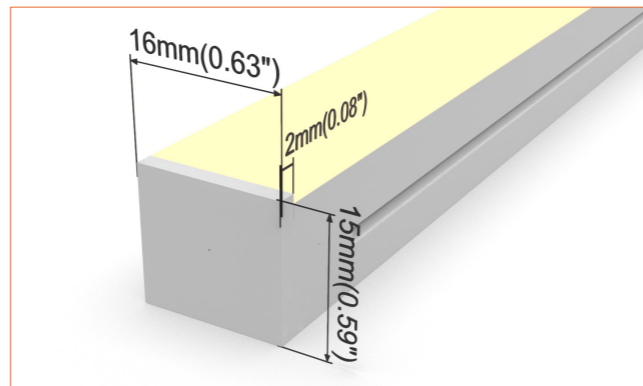

# Beamever

**Front Cable Entry**  
Suitable for power feed in or straight connection. Do not bend down or aside too sharp.

**Side Cable Entry**  
It can achieve perfect seamless light connection if the cabling space is allowed on the side.

**Bottom Cable Entry**  
It can achieve perfect seamless light connection if the cabling space is allowed from the bottom.

**Closed end cap**  
Elegant injecting closed end cap in same size as neon flex body.