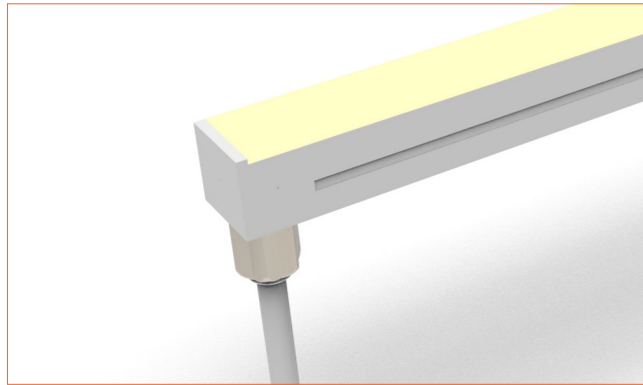

# Beamever

**Front Cable Entry**  
Suitable for power feed in or straight connection. Do not bend down or aside too sharp.

**Side Cable Entry**  
It can achieve perfect seamless light connection if the cabling space is allowed on the side.

**Bottom Cable Entry**  
It can achieve perfect seamless light connection if the cabling space is allowed from the bottom.

**Closed end cap**  
Elegant injecting closed end cap in same size as neon flex body.