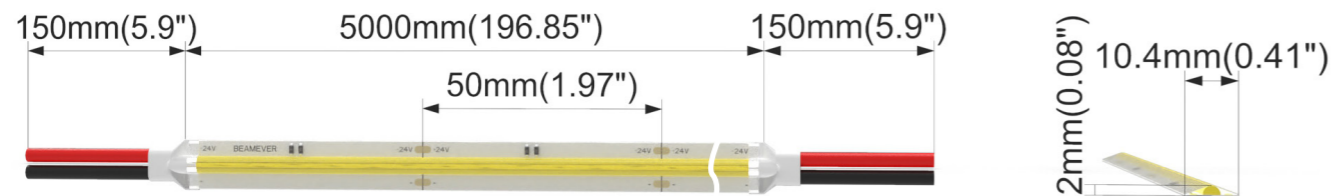

Electrical data

Voltage	DC24V (23.5V_{min} 24.5V_{max})
LED PIN Temperature	Max. 65°C /149°F
Storage Temperature	-25°C /-13°F_{min} 60°C /140°F_{max}
SMD Type	COB
LEDs/m	480LEDs/m
Efficacy (lm/W)	110lm/W@4000K
SDCM	3 (2700K, 3000K, 4000K)
CRI	Ra90
Max Current/LED	10.4mA@4.57W/ft
Cut Increments	50mm/1.97"
Waterproof Rate	IP54
Warranty	5 Years

Lumen/ft	1.52W	3.05W	4.57W
2700K	140	280	412
3000K	157	293	439
3500K	162	302	451
4000K	177	335	473
6500K	171	320	488
Max. Run Length(ft)	16.40	16.40	16.40