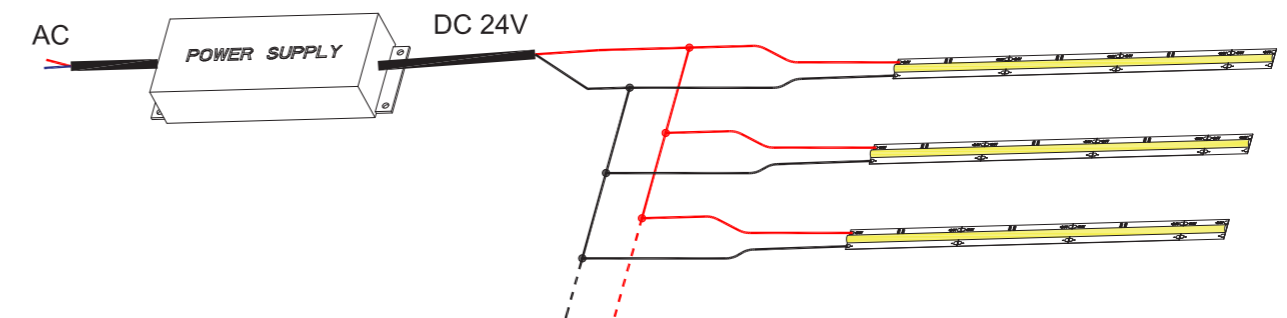

Lumen/ft	1.52W	3.05W	4.57W
2700K	140	280	412
3000K	157	293	439
3500K	162	302	451
4000K	177	335	473
6500K	171	320	488
Max. Run Length(ft)	16.40	16.40	16.40

Order code

SERIES NAME	COLOR	LENGTH	POWER
NOVA TAPE IP54	27= 2700K	1.97"-196.85"	152=1.52W
	30= 3000K		305=3.05W
	35= 3500K		457=4.57W
	40=4000K		
	65=6500K		

Example 1:
NOVA TAPE IP54-27-196.85-152:
NOVA TAPE IP54, 2700K, 196.85"/reel,
1.52W/ft.

Example 2:
NOVA TAPE IP54-30-196.85-305:
NOVA TAPE IP54, 3000K, 196.85"/reel,
3.05W/ft.

Accessories

Art.#	Description	Picture	Art.#	Description	Picture
MF001	Male and Female connector, IP20		XLG-150-24-A	PSU 24V/150W IP67, Non-dimmable, White, 100-305V supply	
MF002	Male and Female DC connector, IP44		ELG-150-24B	PSU 24V/150W IP67, 3 in 1 dimming function, White, 100-305V supply	
T0001	VHB 3M adhesive tape		ELG-150-24DA	PSU 24V/150W IP67, DALI control technology, White, 100-305V supply	

Wiring connection

Application

Where to use the product?

NOVA TAPE IP54 is totally dot-free by itself, offering more freedom of profile selection or no profile at all! IP54 waterproof with a high-quality silicone heat shrinkable sleeve. Super long lifespan to provide the best durable performance for you.