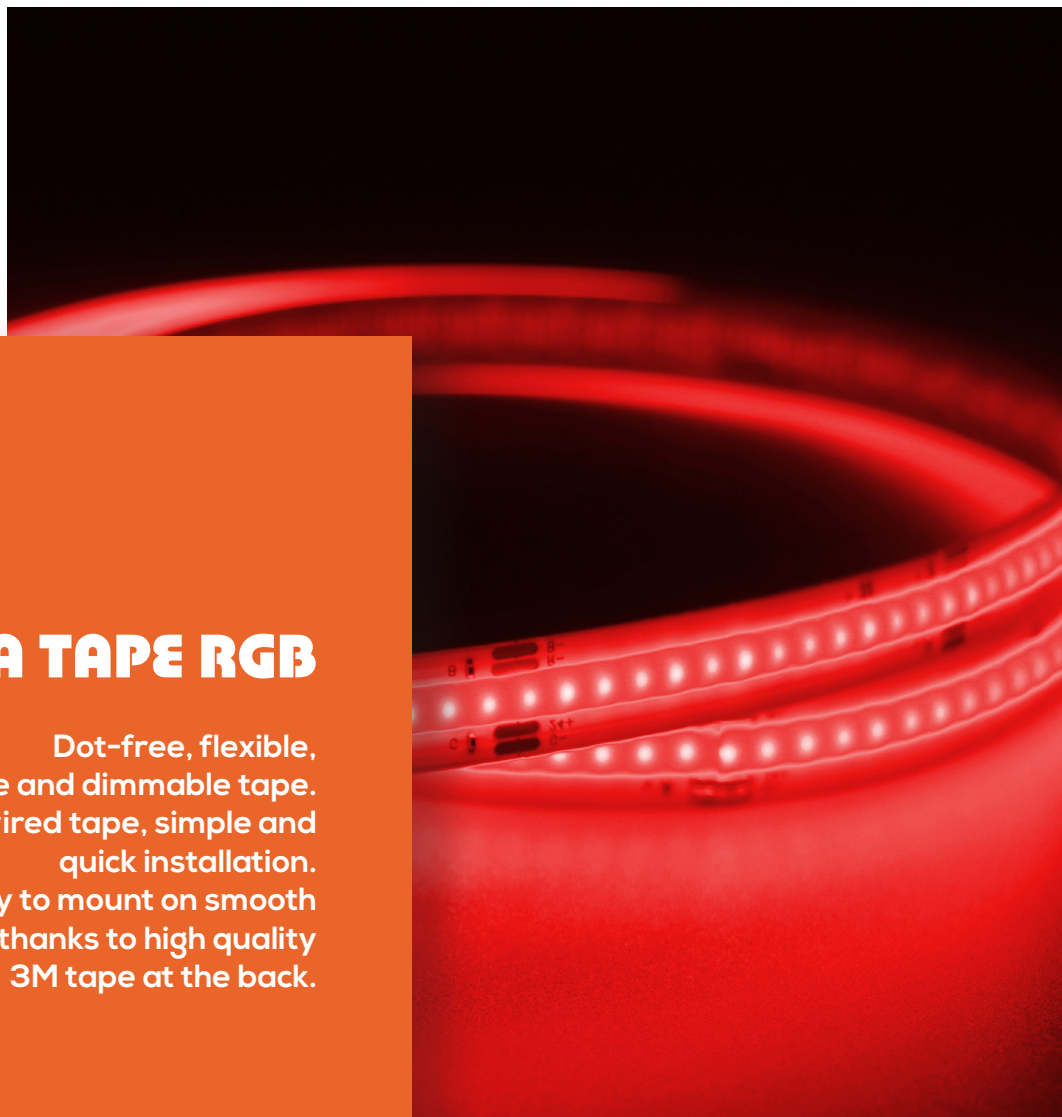

Beamever

NOVA TAPE RGB

Dot-free, flexible,
cuttable and dimmable tape.
Pre-wired tape, simple and
quick installation.
Easy to mount on smooth
surfaces thanks to high quality
3M tape at the back.

One BIN Only to ensure perfect
color consistency

Beamever

NOVA TAPE RGB

- Almost dot-free itself, which offer you great freedom of choosing profile.
- High lumen and fancy looking by the unique design.
- To offer millions of colors using red-green-blue color mixing.
- Long lifespan and excellent in heat dissipation.
- Use COB chips in One BIN Only to ensure perfect color consistency.
- Easy to be cut and reconnected at project sites. Also, custom length is available as well.

Product Benefits:

- Flexible, cuttable and dimmable LED strip.
- Easy to mount on smooth surfaces thanks to high quality 3M tape at the back.
- Pre-wired LED strip, simple and quick connection.

Electrical data

Wiring connection

Application

Where to use the product?

NOVA TAPE RGB brings you vividly colorful, homogeneous, fantastic luminance all of the time. With super durable lifespan, supported by high-end quality. Flexible customized services offer more possibilities to explore your imagination.