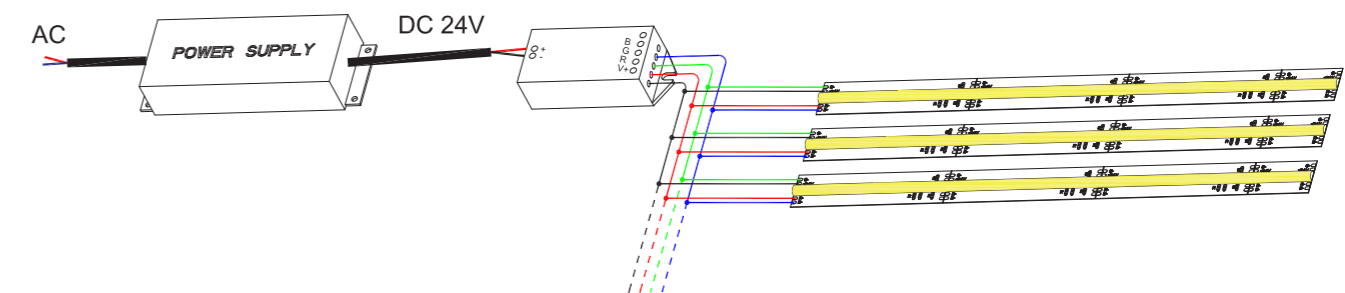

Order code

SERIES NAME	COLOR	LENGTH	POWER
NOVA TAPE RGB	RGB	1.97"-1968.50"	457=4.57W

Example 1:
NOVA TAPE RGB-196.85-457:
NOVA TAPE RGB, 196.85"/reel, 4.57W/ft.

Accessories

Art.#	Description	Picture	Art.#	Description	Picture
MF006	Male and Female connector, IP20		XLG-150-24-A	PSU 24V/150W IP67, Non-dimmable, White, 100-305V supply	
T0001	VHB 3M adhesive tape		ELG-150-24B	PSU 24V/150W IP67, 3 in 1 dimming function, White, 100-305V supply	
M6+M3-3A	RF Controller 216W DC24V, 3A*3Channel, Max 9A IP20, Support remote control		ELG-150-24DA	PSU 24V/150W IP67, DALI control technology, White, 100-305V supply	

Wiring connection

Application

Where to use the product?

NOVA TAPE RGB brings you vividly colorful, homogeneous, fantastic luminance all of the time. With super durable lifespan, supported by high-end quality. Flexible customized services offer more possibilities to explore your imagination.