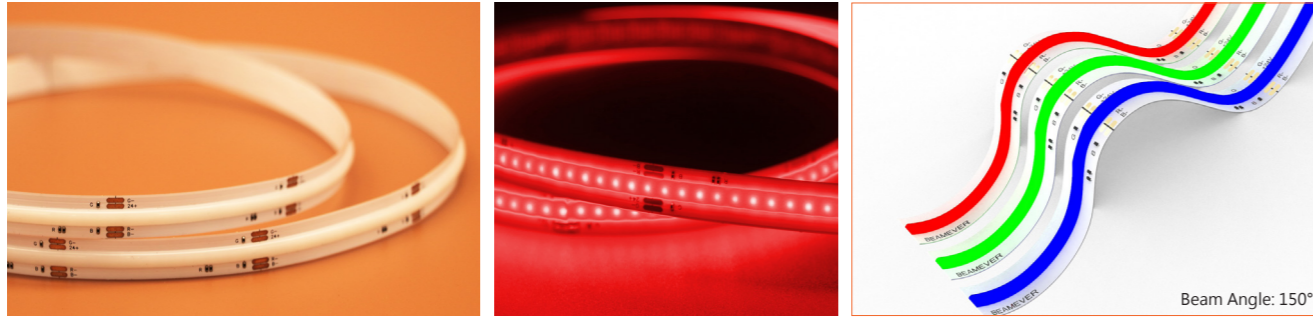

Beamever

NOVA TAPE RGB

Dot-free, flexible,
cuttable and dimmable tape.
Pre-wired tape, simple and
quick installation.
Easy to mount on smooth
surfaces thanks to high quality
3M tape at the back.

One BIN Only to ensure perfect
color consistency

Beamever

NOVA TAPE RGB

- Almost dot-free itself, which offer you great freedom of choosing profile.
- High lumen and fancy looking by the unique design.
- To offer millions of colors using red-green-blue color mixing.
- Long lifespan and excellent in heat dissipation.
- Use COB chips in One BIN Only to ensure perfect color consistency.
- Easy to be cut and reconnected at project sites. Also, custom length is available as well.

Product Benefits:

- Flexible, cuttable and dimmable LED strip.
- Easy to mount on smooth surfaces thanks to high quality 3M tape at the back.
- Pre-wired LED strip, simple and quick connection.

Electrical data

Order code

SERIES NAME	COLOR	LENGTH	POWER
NOVA TAPE RGB	RGB	1.97"-1968.50"	457=4.57W

Example 1:
NOVA TAPE RGB-196.85-457:
NOVA TAPE RGB, 196.85"/reel, 4.57W/ft.

Accessories

Art.#	Description	Picture	Art.#	Description	Picture
MF006	Male and Female connector, IP20		XLG-150-24-A	PSU 24V/150W IP67, Non-dimmable, White, 100-305V supply	
T0001	VHB 3M adhesive tape		ELG-150-24B	PSU 24V/150W IP67, 3 in 1 dimming function, White, 100-305V supply	
M6+M3-3A	RF Controller 216W DC24V, 3A*3Channel, Max 9A IP20, Support remote control		ELG-150-24DA	PSU 24V/150W IP67, DALI control technology, White, 100-305V supply	