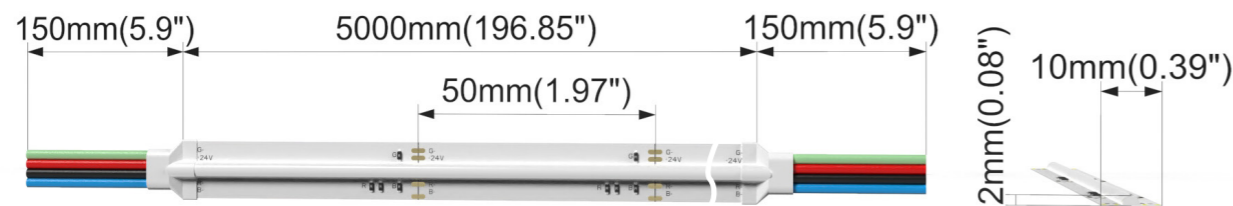

Electrical data

Voltage	DC24V (23.5V_{min} 24.5V_{max})
LED PIN Temperature	Max. 65°C /149°F
Storage Temperature	-25°C /-13°F_{min} 60°C /140°F_{max}
SMD Type	COB
LEDs/m	840LEDs/m
Efficacy (lm/W)	47lm/W@RGB
Color	RGB
Max Current/LED	5.2mA
Cut Increments	50mm/1.97"
Waterproof Rate	IP20
Warranty	5 Years

CCT	Lumen/ft	Max. Watt (W/ft)	Max. Run Length (ft)
R	77	2.44	16.40
G	148	1.37	16.40
B	21	0.76	16.40
RGB	213	4.57	16.40