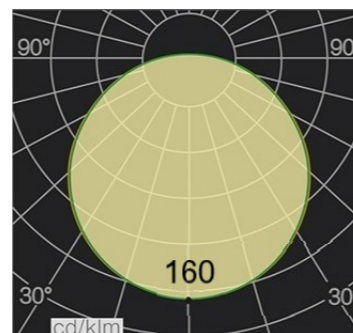

CCT	Lumen/ft	Max. Watt (W/ft)	Max. Run Length (ft)
R	77	2.44	16.40
G	148	1.37	16.40
B	21	0.76	16.40
RGB	213	4.57	16.40

Important notice

-The given data are typical values due to the tolerances of the production process and the electrical components, values for light output and electrical power can vary up to 10%.