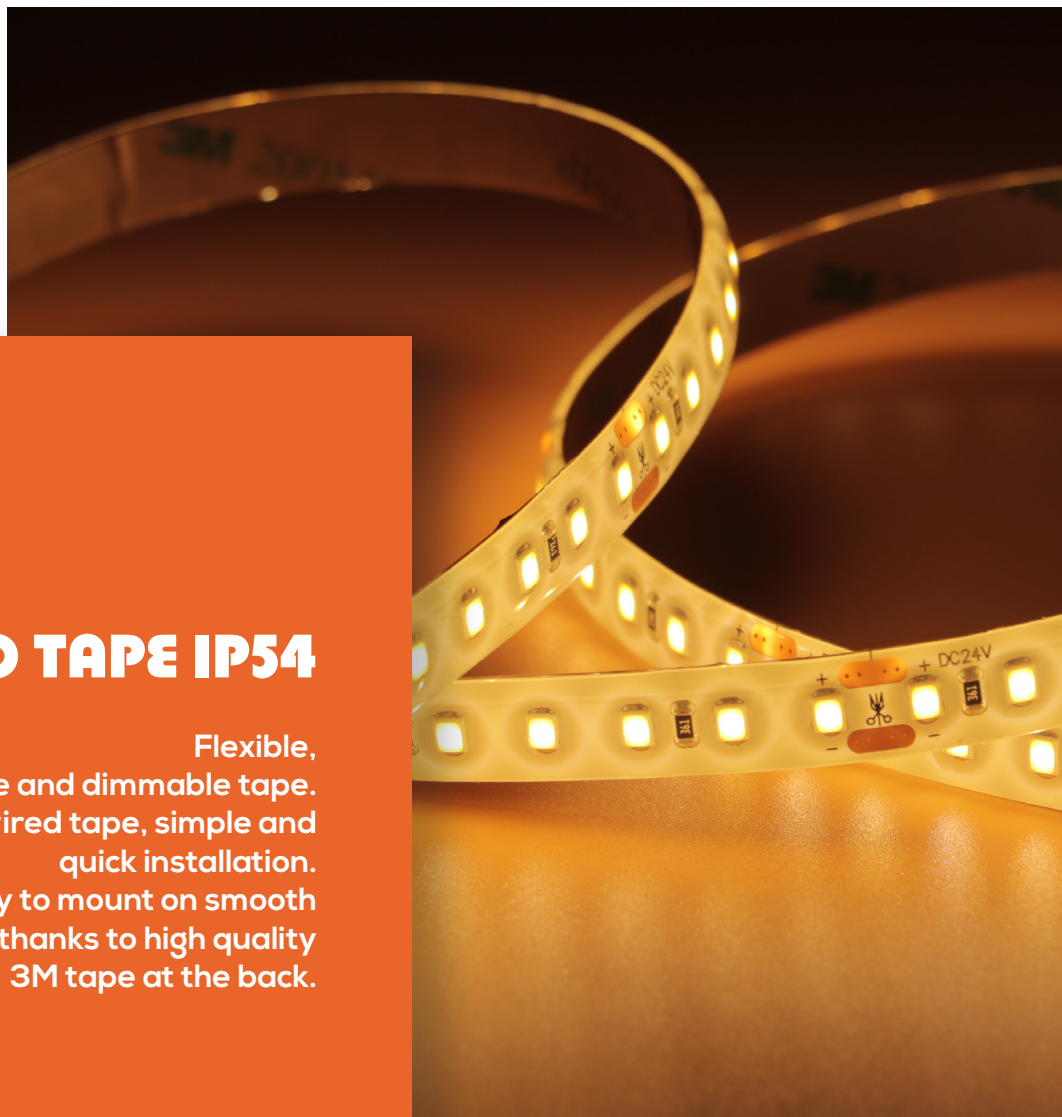

AERO TAPE IP54

Flexible,
cuttable and dimmable tape.
Pre-wired tape, simple and
quick installation.
Easy to mount on smooth
surfaces thanks to high quality
3M tape at the back.

One BIN Only to ensure perfect
color consistency

AERO TAPE IP54

- With 120 high quality 2835 LEDs per meter and a width of 10mm/0.39".
- IP54 protection with top-class silicone, UV resistant, solvents resistant.
- Wide color temperature range for your option.
- Long lifespan and excellent in heat dissipation.
- Use SDCM3 2835 LEDs in One BIN Only to ensure perfect color consistency.
- High CRI90 to present real color.

Product Benefits:

- Flexible, cuttable and dimmable LED strip.
- Easy to mount on smooth surfaces thanks to high quality 3M tape at the back.
- Pre-wired LED strip, simple and quick installation.

Electrical data

Voltage	DC24V (23.5V _{min} , 24.5V _{max})
LED PIN Temperature	Max. 65°C /149°F
Storage Temperature	-25°C /-13°F _{min} , 60°C /140°F _{max}
SMD Type	2835
LEDs/m	120LEDs/m
Efficacy (lm/W)	98lm/W@4000K
SDCM	3 (2700K, 3000K, 4000K)
CRI	Ra90
Max Current/LED	50mA@7.32W/ft
Cut Increments	50mm/1.97"
Waterproof Rate	IP54
Warranty	5 Years