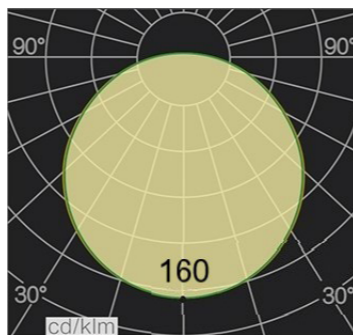

Important notice

-The given data are typical values due to the tolerances of the production process and the electrical components, values for light output and electrical power can vary up to 10%.

Order code

SERIES NAME	COLOR	LENGTH	POWER
AERO TAPE IP54	27= 2700K	1.97"-196.85"	146=1.46W
	30= 3000K		293=2.93W
	35= 3500K		439=4.39W
	40=4000K		585=5.85W
	65=6500K		732=7.32W

Example 1:
AERO TAPE IP54-27-196.85-146:
AERO TAPE IP54, 2700K, 196.85"/reel,
1.46W/ft.

Example 2:
AERO TAPE IP54-30-196.85-096:
AERO TAPE IP54, 3000K, 196.85"/reel,
2.93W/ft.

Accessories

Art.#	Description	Picture	Art.#	Description	Picture
C0003	Connector for Strip to strip connection, IP20		T0001	VHB 3M adhesive tape	
C0004	Connector for Strip to cable connection, IP20		XLG-150-24-A	PSU 24V/150W IP67, Non-dimmable, White, 100-305V supply	
MF001	Male and Female connector, IP20		ELG-150-24B	PSU 24V/150W IP67, 3 in 1 dimming function, White, 100-305V supply	
MF002	Male and Female DC connector, IP44		ELG-150-24DA	PSU 24V/150W IP67, DALI control technology, White, 100-305V supply