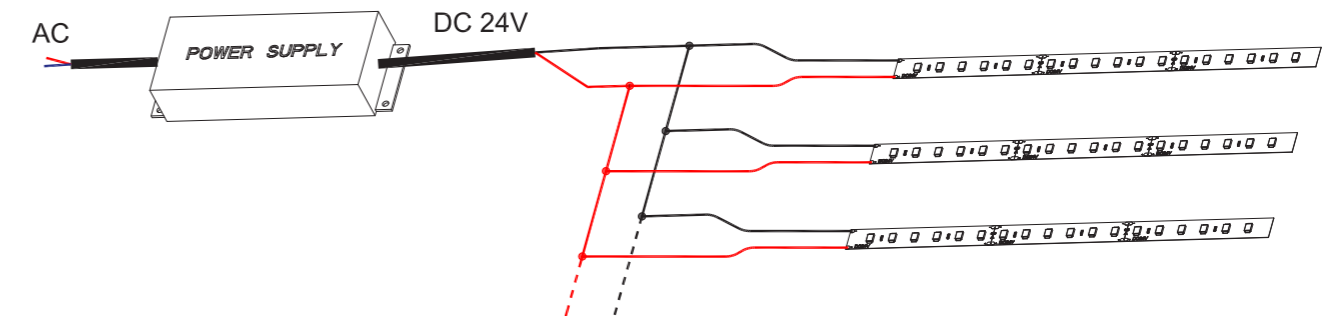

Wiring connection