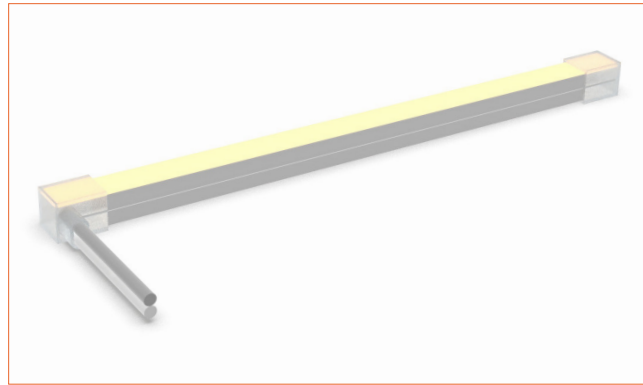

Side single wire end IP67: 30cm/11.81" cable from left one only (side cable entry), other end with closed end cap.

Bottom single wire end IP67: 30cm/11.81" cable from left one only (bottom cable entry), other end with closed end cap.