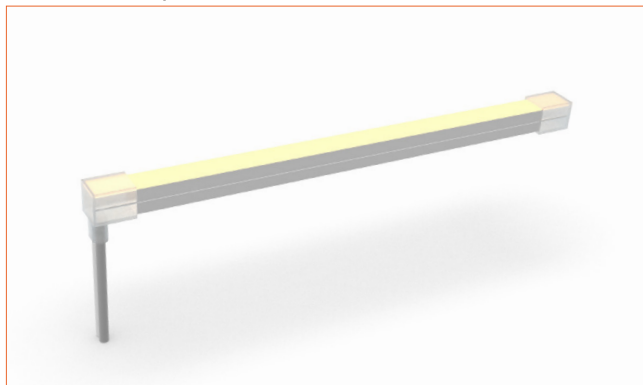

Bottom single wire end IP67: 30cm/11.81" cable from left one only (bottom cable entry), other end with closed end cap.