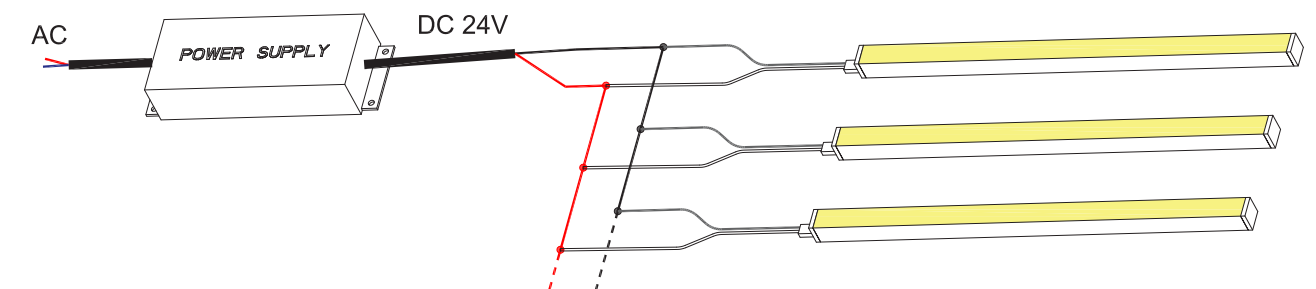

Wiring connection