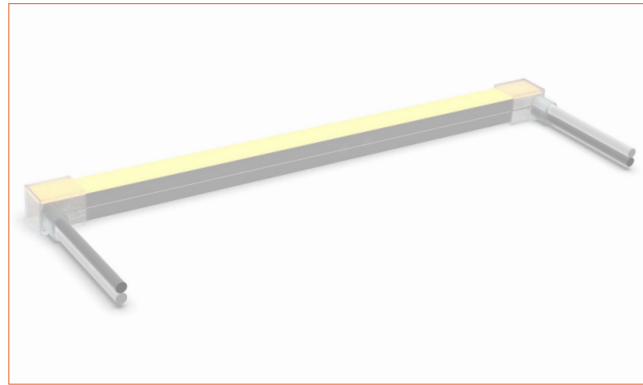

Side double wire end IP67: 30cm/11.81" cable from two ends, side cable entry.

Bottom double wire end IP67: 30cm/11.81" cable from two ends, bottom cable entry.