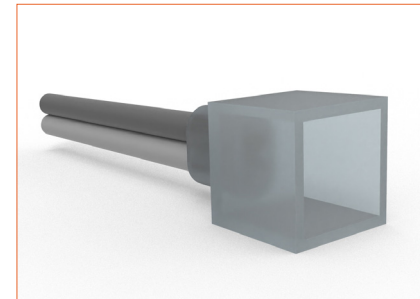

IP44 Front Cable Entry
 Suitable for power feed in or straight connection. Do not bend down or aside too sharp.

IP44 closed end cap
 Elegant closed end cap in same size as neon flex body.

IP67 Front Cable Entry
 Suitable for power feed in or straight connection. Do not bend down or aside too sharp.

Side single wire end IP67: 30cm/11.81" cable from left one only (side cable entry), other end with closed end cap.

Bottom double wire end IP67: 30cm/11.81" cable from two ends, bottom cable entry.

Bottom single wire end IP67: 30cm/11.81" cable from left one only (bottom cable entry), other end with closed end cap.

SC006
Straight aluminium channel
Length 1mtr/3.28ft

M0007
Aluminium mounting clips

E0022
Closed end cap IP67

E0023
End cap with 30cm/11.81" cable, front cable entry IP67

E0024
End cap with 30cm/11.81" cable, side cable entry IP67