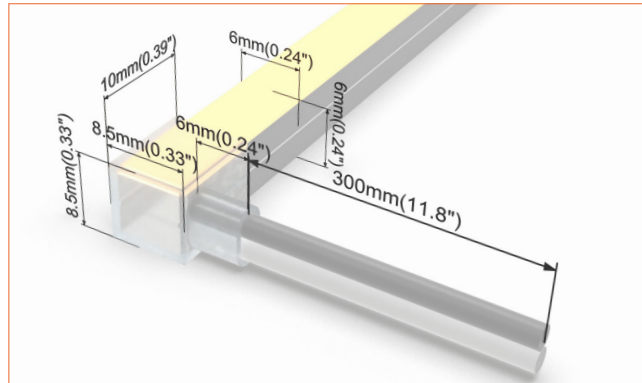

- Top view, and vertical bending with radius of 25mm/0.98".
- DC24V, and cross section size 6mm x 6mm /0.24" x 0.24" (W x H).
- IP44/IP67 protection with good quality silicone, UV resistant, and solvents resistant.
- 20m/reel(65.62ft/reel) maximum. Max. Run length refers to single side feed in serial connection.
- Easy to be cut and reconnected at project sites.
- Custom length as one of customized services offerings to our clients.
- Wide color temperature range and multiple power to meet different & specific needs.

IP44 Front Cable Entry
 Suitable for power feed in or straight connection. Do not bend down or aside too sharp.

IP44 closed end cap
 Elegant closed end cap in same size as neon flex body.

IP67 Front Cable Entry
 Suitable for power feed in or straight connection. Do not bend down or aside too sharp.

IP67 Side Cable Entry
 It can achieve perfect seamless light connection if the cabling space is allowed on the side.

IP67 Bottom Cable Entry
 It can achieve perfect seamless light connection if the cabling space is allowed from the bottom.