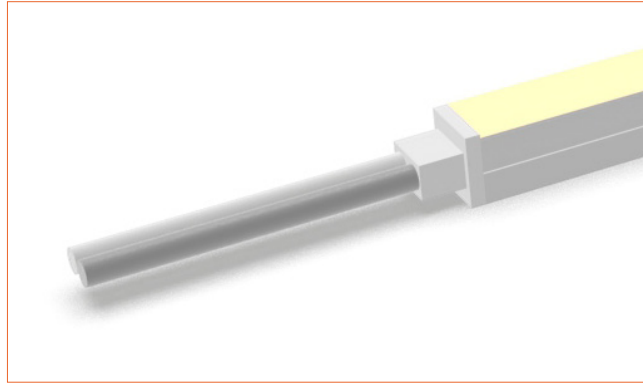

Wiring connection

Application

Where to use the product?

LINIO NEON 0606 TV is an extremely slim neon flex. You can follow up your unique light inspiration freely and create those stylish and designed shapes by lighting easily. Super flexible and cuttable is one of the best highlight points for you because it can meet various and specific needs for your projects.

IP44 Front Cable Entry
 Suitable for power feed in or straight connection. Do not bend down or aside too sharp.

IP44 closed end cap
 Elegant closed end cap in same size as neon flex body.

IP67 Front Cable Entry
 Suitable for power feed in or straight connection. Do not bend down or aside too sharp.