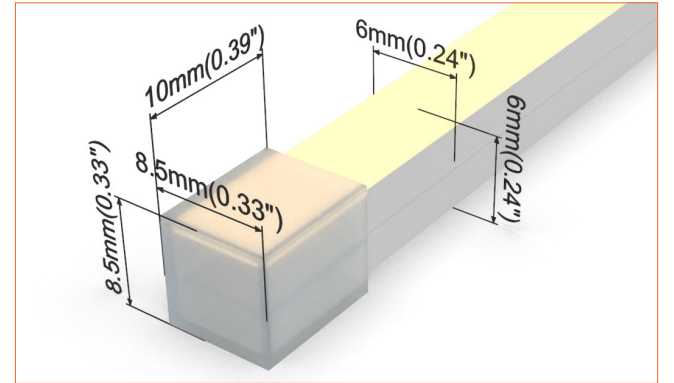

IP67 closed end cap
IP67 closed end cap for your outdoor application