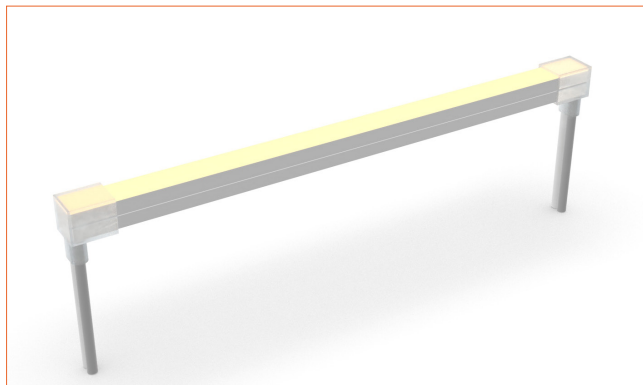

Bottom double wire end IP67: 30cm/11.81" cable from two ends, bottom cable entry.