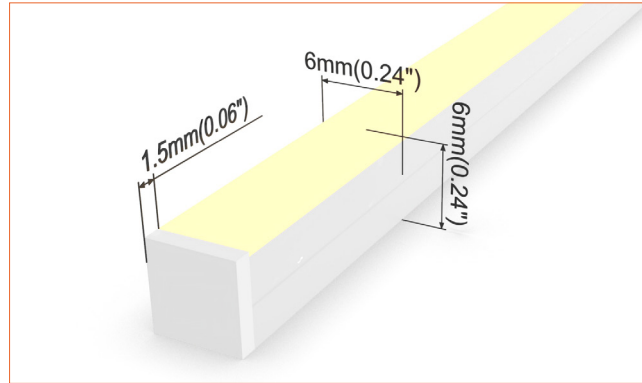

IP44 closed end cap
Elegant closed end cap in same size as neon flex body.