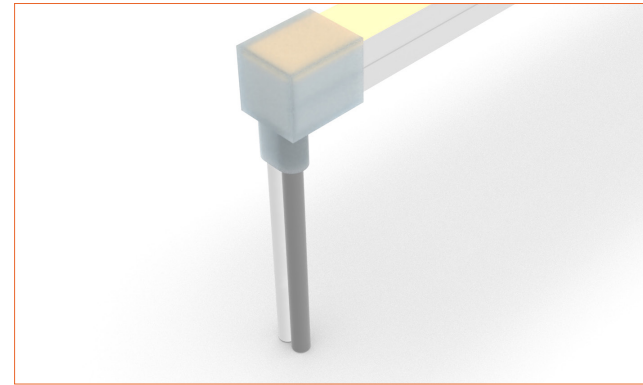

IP44 Front Cable Entry
 Suitable for power feed in or straight connection. Do not bend down or aside too sharp.

IP44 closed end cap
 Elegant closed end cap in same size as neon flex body.

IP67 Front Cable Entry
 Suitable for power feed in or straight connection. Do not bend down or aside too sharp.

IP67 Side Cable Entry
 It can achieve perfect seamless light connection if the cabling space is allowed on the side.

IP67 Bottom Cable Entry
 It can achieve perfect seamless light connection if the cabling space is allowed from the bottom.