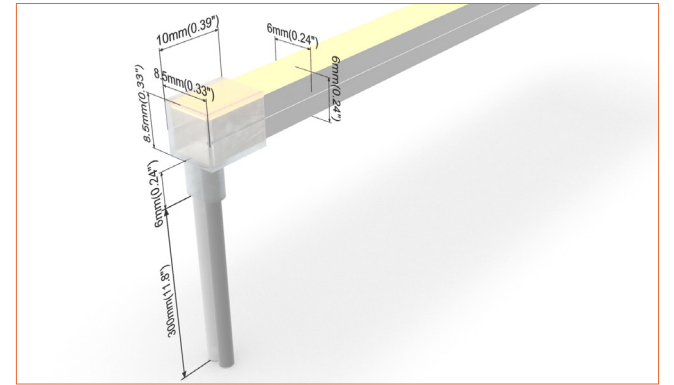

IP44 Front Cable Entry
 Suitable for power feed in or straight connection. Do not bend down or aside too sharp.

IP44 closed end cap
 Elegant closed end cap in same size as neon flex body.

IP67 Front Cable Entry
 Suitable for power feed in or straight connection. Do not bend down or aside too sharp.

IP67 Side Cable Entry
 It can achieve perfect seamless light connection if the cabling space is allowed on the side.

IP67 Bottom Cable Entry
 It can achieve perfect seamless light connection if the cabling space is allowed from the bottom.