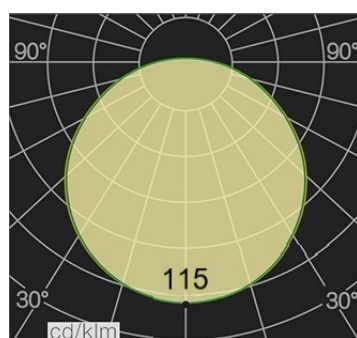

- Top view, and vertical bending with radius of 25mm/0.98".
- DC24V, and cross section size 6mm x 6mm /0.24" x 0.24" (W x H).
- IP44/IP67 protection with good quality silicone, UV resistant, and solvents resistant.
- 20m/reel(65.62ft/reel) maximum. Max. Run length refers to single side feed in serial connection.
- Easy to be cut and reconnected at project sites.
- Custom length as one of customized services offerings to our clients.
- Wide color temperature range and multiple power to meet different & specific needs.

Lumen/ft	1.83W
2700K	104
3000K	101
3500K	116
4000K	113
5000K	110
Max. Run Length(ft)	16.40

Important notice

- The given data are typical values due to the tolerances of the production process and the electrical components, values for light output and electrical power can vary up to 10%.
- The given color temperature is neon flex (after extrusion) color temperature.
- Standard cable length is 30cm/11.81", if longer cable required, please contact us.
- Male and female connectors are available if needed.
- It is no IK-Rated, please don't walk on it without protection.