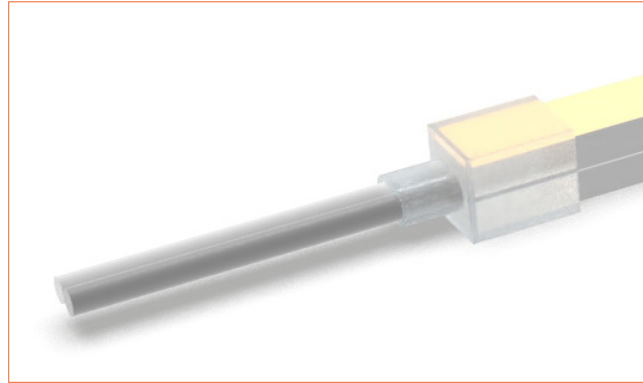

Wiring connection

Application

Where to use the product?

LINIO NEON 0606 TV is an extremely slim neon flex. You can follow up your unique light inspiration freely and create those stylish and designed shapes by lighting easily. Super flexible and cuttable is one of the best highlight points for you because it can meet various and specific needs for your projects.

IP44 Front Cable Entry
 Suitable for power feed in or straight connection. Do not bend down or aside too sharp.

IP44 closed end cap
 Elegant closed end cap in same size as neon flex body.

IP67 Front Cable Entry
 Suitable for power feed in or straight connection. Do not bend down or aside too sharp.