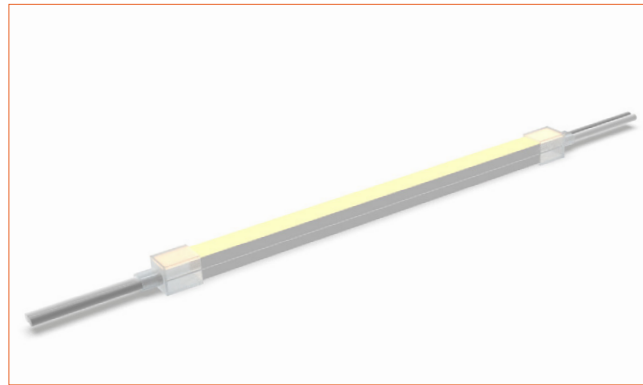

Front double wire end IP44: 30cm/11.81" cable from two ends, front cable entry.

Side double wire end IP67: 30cm/11.81" cable from two ends, side cable entry.