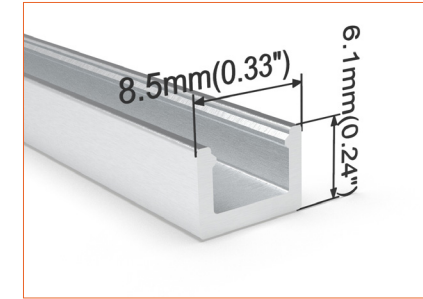

Front double wire end IP44: 30cm/11.81" cable from two ends, front cable entry.

Front single wire end IP44: 30cm/11.81" cable from one end, front cable entry.

Side double wire end IP67: 30cm/11.81" cable from two ends, side cable entry.

Side single wire end IP67: 30cm/11.81" cable from left one only (side cable entry), other end with closed end cap.

Bottom double wire end IP67: 30cm/11.81" cable from two ends, bottom cable entry.

Bottom single wire end IP67: 30cm/11.81" cable from left one only (bottom cable entry), other end with closed end cap.