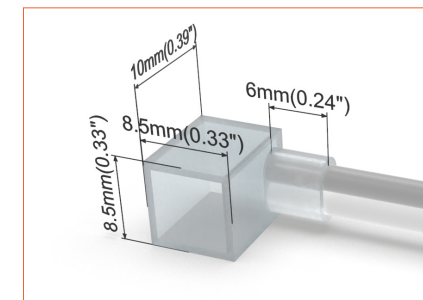

Side single wire end IP67: 30cm/11.81" cable from left one only (side cable entry), other end with closed end cap.

Bottom double wire end IP67: 30cm/11.81" cable from two ends, bottom cable entry.

Bottom single wire end IP67: 30cm/11.81" cable from left one only (bottom cable entry), other end with closed end cap.

SC006
Straight aluminium channel
Length 1mtr/3.28ft

M0007
Aluminium mounting clips

E0022
Closed end cap IP67

E0023
End cap with 30cm/11.81" cable, front cable entry IP67

E0024
End cap with 30cm/11.81" cable, side cable entry IP67