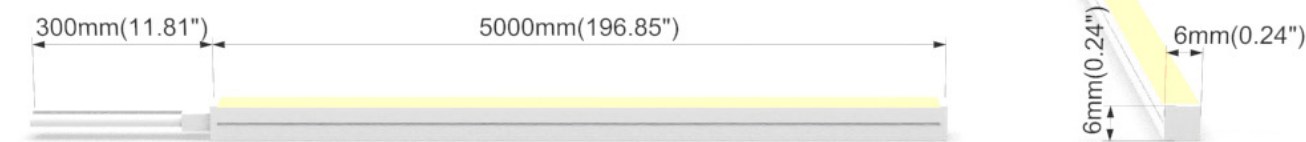

Electrical data

Voltage	DC24V (23.5V_{min}, 24.5V_{max})
LED PIN Temperature	Max. 65°C /149°F
Storage Temperature	-25°C /-13°F_{min}, 60°C /140°F_{max}
Min. Ambient Temp.(Ta_{min})	-25°C /-13°F
Max. Ambient Temp.(Ta_{max})	55°C /131°F@1.83W
Power(W/ft)	1.83
Efficacy (lm/W)	62lm/W@4000K 1.83W
CRI	Ra93
Cut Increments	25mm/0.98"

Lumen/ft	1.83W
2700K	104
3000K	101
3500K	116
4000K	113
5000K	110
Max. Run Length(ft)	16.40