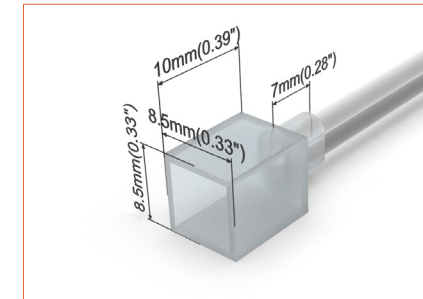

Side single wire end IP67: 30cm/11.81" cable from left one only (side cable entry), other end with closed end cap.

Bottom double wire end IP67: 30cm/11.81" cable from two ends, bottom cable entry.

Bottom single wire end IP67: 30cm/11.81" cable from left one only (bottom cable entry), other end with closed end cap.

SC006
Straight aluminium channel
Length 1mtr/3.28ft

M0007
Aluminium mounting clips

E0022
Closed end cap IP67

E0023
End cap with 30cm/11.81" cable, front cable entry IP67

E0024
End cap with 30cm/11.81" cable, side cable entry IP67