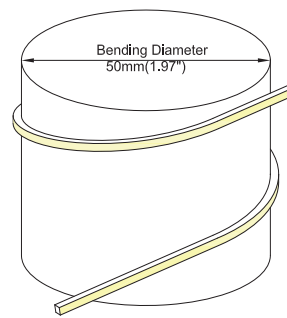

Electrical data

Voltage	DC24V (23.5V_{min}, 24.5V_{max})
LED PIN Temperature	Max. 65°C /149°F
Storage Temperature	-25°C /-13°F_{min}, 60°C /140°F_{max}
Min. Ambient Temp.(Ta_{min})	-25°C /-13°F
Max. Ambient Temp.(Ta_{max})	55°C /131°F@1.83W
Power(W/ft)	1.83
Efficacy (lm/W)	62lm/W@4000K 1.83W
CRI	Ra93
Cut Increments	25mm/0.98"

Lumen/ft	1.83W
2700K	104
3000K	101
3500K	116
4000K	113
5000K	110
Max. Run Length(ft)	16.40