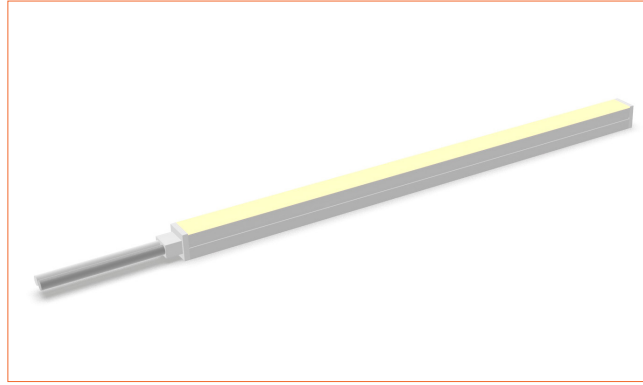

IP67 Side Cable Entry
 It can achieve perfect seamless light connection if the cabling space is allowed on the side.

IP67 Bottom Cable Entry
 It can achieve perfect seamless light connection if the cabling space is allowed from the bottom.

IP67 closed end cap
 IP67 closed end cap for your outdoor application

Beamever

Front double wire end IP44: 30cm/11.81" cable from two ends, front cable entry.

Front single wire end IP44: 30cm/11.81" cable from one end, front cable entry.