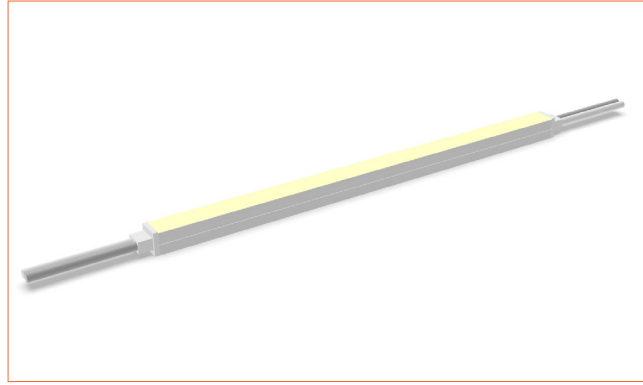

IP67 Side Cable Entry
 It can achieve perfect seamless light connection if the cabling space is allowed on the side.

IP67 Bottom Cable Entry
 It can achieve perfect seamless light connection if the cabling space is allowed from the bottom.

IP67 closed end cap
 IP67 closed end cap for your outdoor application

Beamever

Front double wire end IP44: 30cm/11.81" cable from two ends, front cable entry.

Front single wire end IP44: 30cm/11.81" cable from one end, front cable entry.