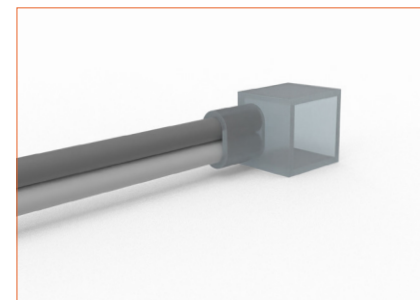

IP44 Front Cable Entry
 Suitable for power feed in or straight connection. Do not bend down or aside too sharp.

IP44 closed end cap
 Elegant closed end cap in same size as neon flex body.

IP67 Front Cable Entry
 Suitable for power feed in or straight connection. Do not bend down or aside too sharp.

SC006
Straight aluminium channel
Length 1mtr/3.28ft

M0007
Aluminium mounting clips

E0022
Closed end cap IP67

E0023
End cap with 30cm/11.81" cable, front cable entry IP67

E0024
End cap with 30cm/11.81" cable, side cable entry IP67