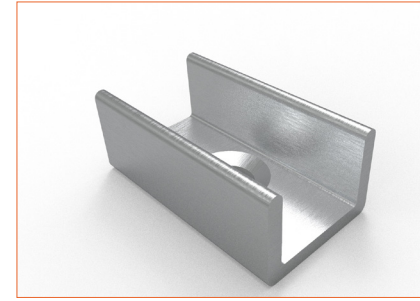

Side single wire end IP67: 30cm/11.81" cable from left one only (side cable entry), other end with closed end cap.

Bottom double wire end IP67: 30cm/11.81" cable from two ends, bottom cable entry.

Bottom single wire end IP67: 30cm/11.81" cable from left one only (bottom cable entry), other end with closed end cap.

SC006
Straight aluminium channel
Length 1mtr/3.28ft

M0007
Aluminium mounting clips

E0022
Closed end cap IP67

E0023
End cap with 30cm/11.81" cable, front cable entry IP67

E0024
End cap with 30cm/11.81" cable, side cable entry IP67