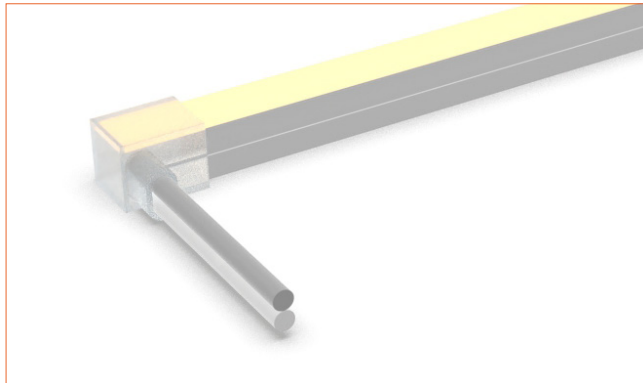

IP44 Front Cable Entry
 Suitable for power feed in or straight connection. Do not bend down or aside too sharp.

IP44 closed end cap
 Elegant closed end cap in same size as neon flex body.

IP67 Front Cable Entry
 Suitable for power feed in or straight connection. Do not bend down or aside too sharp.

IP67 Side Cable Entry
 It can achieve perfect seamless light connection if the cabling space is allowed on the side.

IP67 Bottom Cable Entry
 It can achieve perfect seamless light connection if the cabling space is allowed from the bottom.