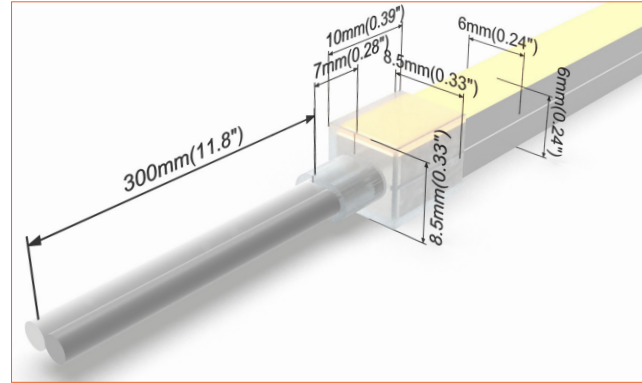

- Top view, and vertical bending with radius of 25mm/0.98".
- DC24V, and cross section size 6mm x 6mm /0.24" x 0.24" (W x H).
- IP44/IP67 protection with good quality silicone, UV resistant, and solvents resistant.
- 20m/reel(65.62ft/reel) maximum. Max. Run length refers to single side feed in serial connection.
- Easy to be cut and reconnected at project sites.
- Custom length as one of customized services offerings to our clients.
- Wide color temperature range and multiple power to meet different & specific needs.

IP44 Front Cable Entry
 Suitable for power feed in or straight connection. Do not bend down or aside too sharp.

IP44 closed end cap
 Elegant closed end cap in same size as neon flex body.

IP67 Front Cable Entry
 Suitable for power feed in or straight connection. Do not bend down or aside too sharp.

IP67 Side Cable Entry
 It can achieve perfect seamless light connection if the cabling space is allowed on the side.

IP67 Bottom Cable Entry
 It can achieve perfect seamless light connection if the cabling space is allowed from the bottom.