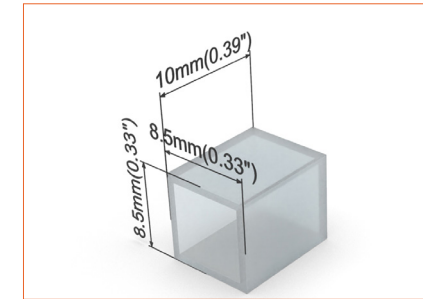

E0023
End cap with 30cm/11.81" cable, front cable entry IP67

E0022
Closed end cap IP67