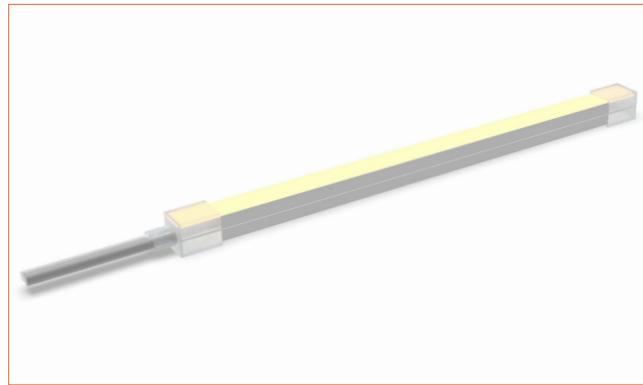

Front single wire end IP44: 30cm/11.81" cable from one end, front cable entry.

Side single wire end IP67: 30cm/11.81" cable from left one only (side cable entry), other end with closed end cap.