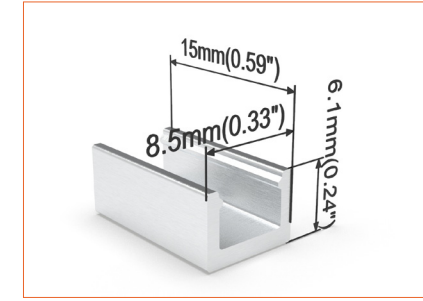

Side single wire end IP67: 30cm/11.81" cable from left one only (side cable entry), other end with closed end cap.

Bottom double wire end IP67: 30cm/11.81" cable from two ends, bottom cable entry.

Bottom single wire end IP67: 30cm/11.81" cable from left one only (bottom cable entry), other end with closed end cap.

SC006
Straight aluminium channel
Length 1mtr/3.28ft

M0007
Aluminium mounting clips

E0022
Closed end cap IP67

E0023
End cap with 30cm/11.81" cable, front cable entry IP67

E0024
End cap with 30cm/11.81" cable, side cable entry IP67