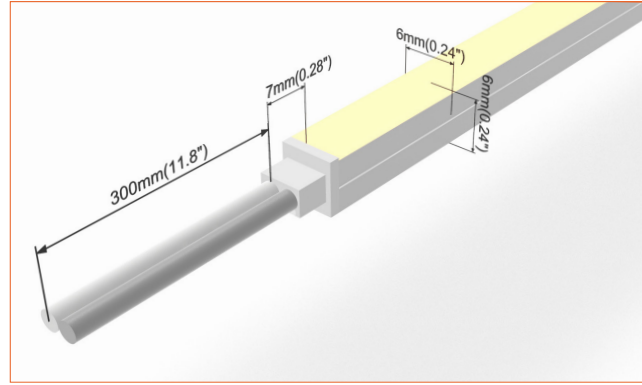

IP67 Side Cable Entry
 It can achieve perfect seamless light connection if the cabling space is allowed on the side.

IP67 Bottom Cable Entry
 It can achieve perfect seamless light connection if the cabling space is allowed from the bottom.

Wiring connection

Application

Where to use the product?

LINIO NEON 0606 TV is an extremely slim neon flex. You can follow up your unique light inspiration freely and create those stylish and designed shapes by lighting easily. Super flexible and cuttable is one of the best highlight points for you because it can meet various and specific needs for your projects.

IP44 Front Cable Entry
 Suitable for power feed in or straight connection. Do not bend down or aside too sharp.

IP44 closed end cap
 Elegant closed end cap in same size as neon flex body.

IP67 Front Cable Entry
 Suitable for power feed in or straight connection. Do not bend down or aside too sharp.