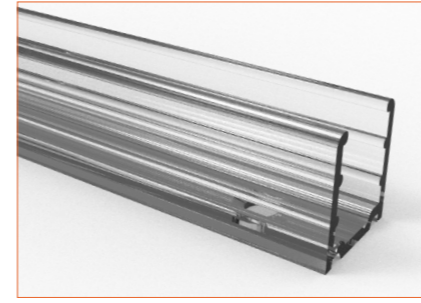

Side double wire end IP67: 30cm cable from two ends, side cable entry.

Side single wire end IP67: 30cm cable from left one only (side cable entry), other end with closed end cap.

SC004
Straight aluminium channel
Length 1mtr