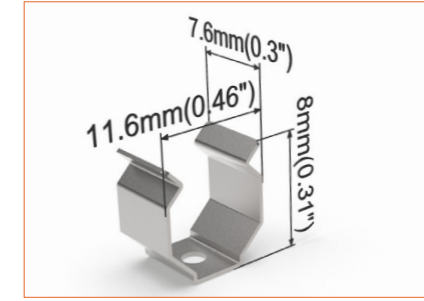

Suitable for power feed in or straight connection. Do not bend down or aside too sharp.

IP67 Side Cable Entry

It can achieve perfect seamless light connection if the cabling space is allowed on the side.

Side double wire end IP67: 30cm cable from two ends, side cable entry.

Side single wire end IP67: 30cm cable from left one only (side cable entry), other end with closed end cap.

SC004
Straight aluminium channel
Length 1mtr

PC001
PC channel
Length 1mtr

M0005
Stainless steel mounting clip

E0016
Closed end cap

E0017
End cap with 30cm cable, front cable entry IP67

A close-up photograph of a light blue metal ring, possibly a wedding band, set against a textured brown background. The ring is the central focus, with its curved surface catching the light. The background is a warm, earthy brown with a subtle, organic texture.