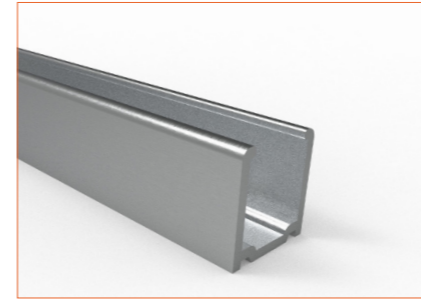

Suitable for power feed in or straight connection. Do not bend down or aside too sharp.

IP67 Side Cable Entry

It can achieve perfect seamless light connection if the cabling space is allowed on the side.

IP67 Bottom Cable Entry

It can achieve perfect seamless light connection if the cabling space is allowed from the bottom.

IP67 closed end cap

IP67 closed end cap for your outdoor application

Beamever

Front double wire end IP44: 30cm cable from two ends, front cable entry.

Front single wire end IP44: 30cm cable from one end, front cable entry.

Front double wire end IP67: 30cm cable from two ends, front cable entry.

Front single wire end IP67: 30cm cable from one end, front cable entry.

Side double wire end IP67: 30cm cable from two ends, side cable entry.

Side single wire end IP67: 30cm cable from left one only (side cable entry), other end with closed end cap.

SC004
Straight aluminium channel
Length 1mtr