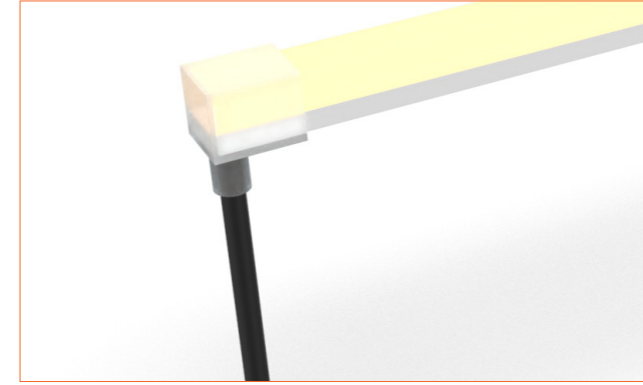

Beamever

IP44 Front Cable Entry

Suitable for power feed in or straight connection. Do not bend down or aside too sharp.

IP44 closed end cap

Elegant closed end cap in same size as neon flex body.

IP67 Front Cable Entry

Suitable for power feed in or straight connection. Do not bend down or aside too sharp.

IP67 Side Cable Entry

It can achieve perfect seamless light connection if the cabling space is allowed on the side.

IP67 Bottom Cable Entry

It can achieve perfect seamless light connection if the cabling space is allowed from the bottom.

IP67 closed end cap

IP67 closed end cap for your outdoor application

Beamever

Front double wire end IP44: 30cm cable from two ends, front cable entry.