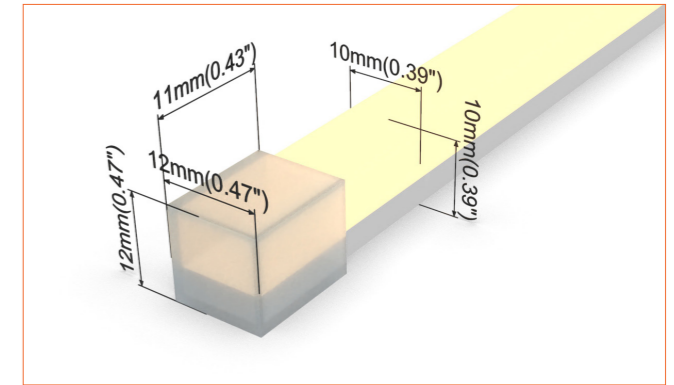

Beamever

IP44 Front Cable Entry

Suitable for power feed in or straight connection. Do not bend down or aside too sharp.

IP44 closed end cap

Elegant closed end cap in same size as neon flex body.

IP67 Front Cable Entry

Suitable for power feed in or straight connection. Do not bend down or aside too sharp.

IP67 Side Cable Entry

It can achieve perfect seamless light connection if the cabling space is allowed on the side.

IP67 Bottom Cable Entry

It can achieve perfect seamless light connection if the cabling space is allowed from the bottom.

IP67 closed end cap

IP67 closed end cap for your outdoor application

Beamever

Front double wire end IP44: 30cm cable from two ends, front cable entry.