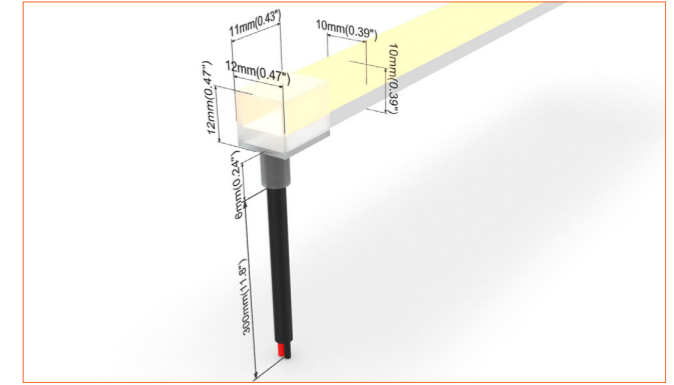

Beamever

IP44 Front Cable Entry

Suitable for power feed in or straight connection. Do not bend down or aside too sharp.

IP44 closed end cap

Elegant closed end cap in same size as neon flex body.

IP67 Front Cable Entry

Suitable for power feed in or straight connection. Do not bend down or aside too sharp.

IP67 Side Cable Entry

It can achieve perfect seamless light connection if the cabling space is allowed on the side.

IP67 Bottom Cable Entry

It can achieve perfect seamless light connection if the cabling space is allowed from the bottom.

IP67 closed end cap

IP67 closed end cap for your outdoor application

Beamever

Front double wire end IP44: 30cm cable from two ends, front cable entry.