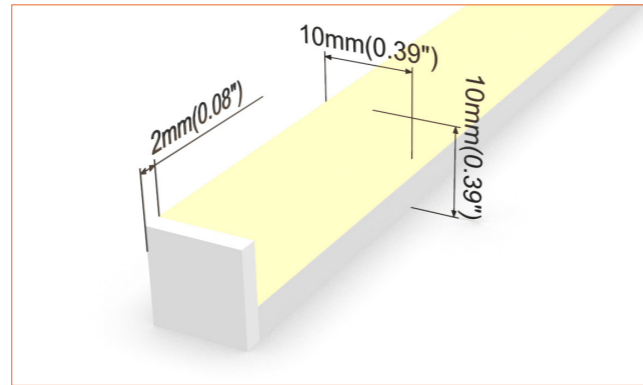

Beamever

IP44 Front Cable Entry

Suitable for power feed in or straight connection. Do not bend down or aside too sharp.

IP44 closed end cap

Elegant closed end cap in same size as neon flex body.

IP67 Front Cable Entry

Suitable for power feed in or straight connection. Do not bend down or aside too sharp.

IP67 Side Cable Entry

It can achieve perfect seamless light connection if the cabling space is allowed on the side.