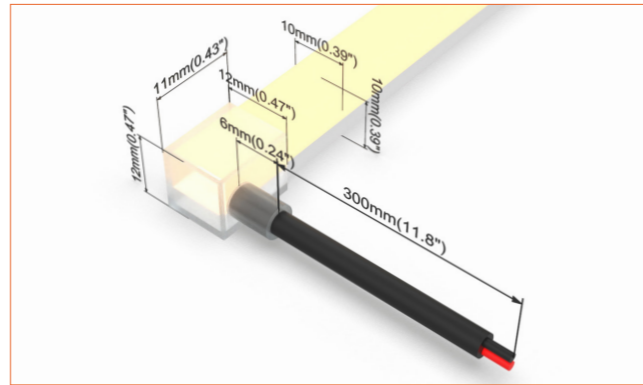

Beamever

IP44 Front Cable Entry

Suitable for power feed in or straight connection. Do not bend down or aside too sharp.

IP44 closed end cap

Elegant closed end cap in same size as neon flex body.

IP67 Front Cable Entry

Suitable for power feed in or straight connection. Do not bend down or aside too sharp.

IP67 Side Cable Entry

It can achieve perfect seamless light connection if the cabling space is allowed on the side.