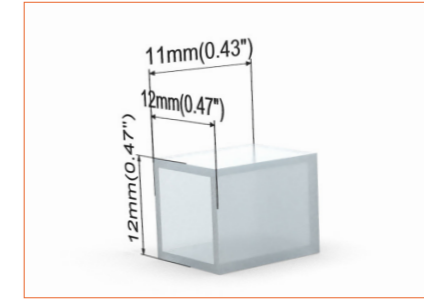

Side double wire end IP67: 30cm cable from two ends, side cable entry.

Side single wire end IP67: 30cm cable from left one only (side cable entry), other end with closed end cap.

SC004
Straight aluminium channel
Length 1mtr

PC001
PC channel
Length 1mtr

M0005
Stainless steel mounting clip

E0016
Closed end cap

E0017
End cap with 30cm cable, front cable entry IP67

A close-up photograph of a light blue metal ring, possibly a wedding band, set against a textured brown background. The ring is the central focus, with its curved surface catching the light. The background is a warm, earthy brown with a subtle, organic texture.