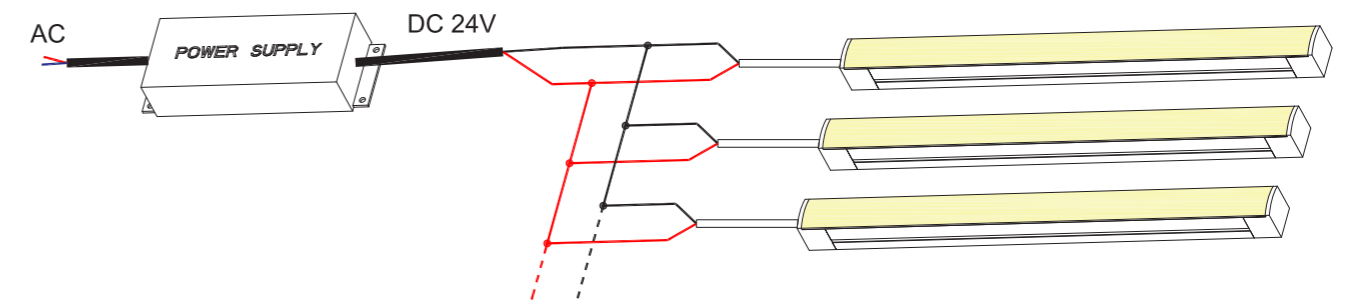

Wiring connection