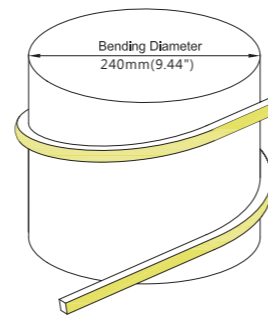

- Top view, with vertical bending with radius of 120mm/4.72".
- DC24V, and cross section size 12mm x 12mm /0.47" x 0.47" (W x H).
- IP44/IP67 protection with high quality silicone, UV resistant, and solvents resistant.
- Max. production length of 30m/reel (98.43ft/reel). Custom lengths also available.
- Easy to cut and reconnect for different project sites.
- Perfect color consistency due to 2-Step Lumileds LED.

Beam Angle: 120°

Electrical data

Voltage	DC24V (23.5V _{min} 24.5V _{max})	
LED PIN Temperature	Max. 65°C /149°F	
Storage Temperature	-25°C /-13°F _{min} 60°C /140°F _{max}	
Ambient Temperature	Ta _{min} = -25° C /-13° F, Ta _{max} = 50° @5W, Ta _{max} = 45°C /113 °F @10W	
Power(W/m W/ft)	5/1.5, 10/3.0	
Efficacy(lm/W)@4000K	56.2@1.52W/ft, 62.7@3.04W/ft	
CRI	Ra93	
Unit Cut	50mm/1.97"	

Lumen/ft	1.52W	3.04W
2700K	81	192
3000K	86	197
3500K	87	206
4000K	86	191
5500K	86	196
Max. Run Length(ft)	62.32	42.64
DIY End Cap Max.Run Length(ft)	55.10	27.55

Important notice

- The given data are typical values due to the tolerances of the production process and the electrical components, values for light output and electrical power can vary up to 10%.
- The given color temperature is neon flex (after extrusion) color temperature.
- Standard cable length is 30cm/11.81", if longer cable required, please contact us.
- Male and female connectors are available if needed.
- It is IK08 rated. Please use protection materials if it is walk over application.

Side double wire end IP67: 30cm cable from two ends, side cable entry.

Side single wire end IP67: 30cm cable from left one only (side cable entry), other end with closed end cap.

SC004
Straight aluminium channel
Length 1mtr