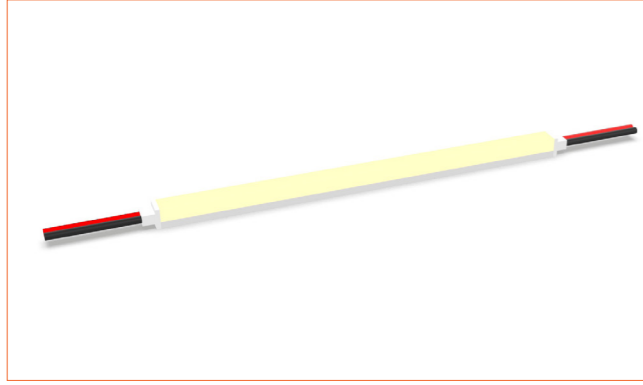

Beamever

IP44 Front Cable Entry

Suitable for power feed in or straight connection. Do not bend down or aside too sharp.

IP44 closed end cap

Elegant closed end cap in same size as neon flex body.

IP67 Front Cable Entry

Suitable for power feed in or straight connection. Do not bend down or aside too sharp.

IP67 Side Cable Entry

It can achieve perfect seamless light connection if the cabling space is allowed on the side.

IP67 Bottom Cable Entry

It can achieve perfect seamless light connection if the cabling space is allowed from the bottom.

IP67 closed end cap

IP67 closed end cap for your outdoor application

Beamever

Front double wire end IP44: 30cm cable from two ends, front cable entry.