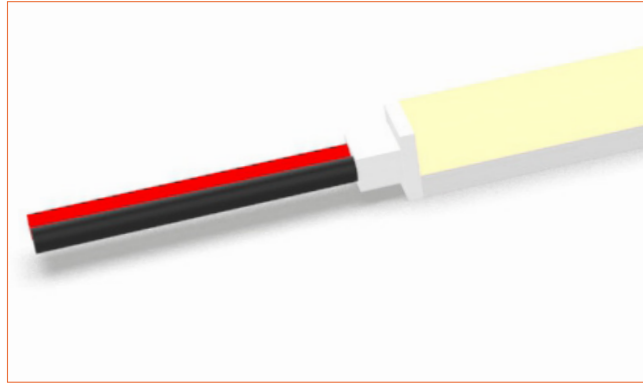

Wiring connection

Application

Where to use the product?

LINIO NEON 1212 TV can achieve stunning lighting effects for both indoor and outdoor projects. Effectively and elegantly highlight any area as you'd like. Flexibility and cuttability offer more freedom to realize lighting inspirations. Shape the light as you desire.

Beamever

IP44 Front Cable Entry

Suitable for power feed in or straight connection. Do not bend down or aside too sharp.

IP44 closed end cap

Elegant closed end cap in same size as neon flex body.

IP67 Front Cable Entry

Suitable for power feed in or straight connection. Do not bend down or aside too sharp.

IP67 Side Cable Entry

It can achieve perfect seamless light connection if the cabling space is allowed on the side.