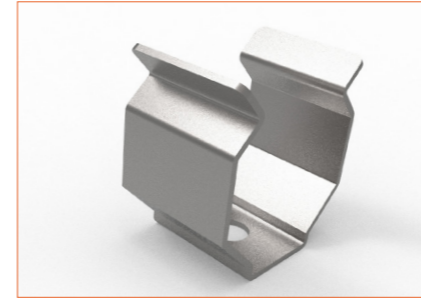

Suitable for power feed in or straight connection. Do not bend down or aside too sharp.

IP67 Side Cable Entry

It can achieve perfect seamless light connection if the cabling space is allowed on the side.

Side double wire end IP67: 30cm cable from two ends, side cable entry.

Side single wire end IP67: 30cm cable from left one only (side cable entry), other end with closed end cap.

SC004
Straight aluminium channel
Length 1mtr

PC001
PC channel
Length 1mtr

M0005
Stainless steel mounting clip

E0016
Closed end cap

E0017
End cap with 30cm cable, front cable entry IP67

A close-up photograph of a light blue metal ring, possibly a wedding band, set against a textured brown background. The ring is the central focus, with its curved surface catching the light. The background is a warm, earthy brown with a subtle, organic texture.