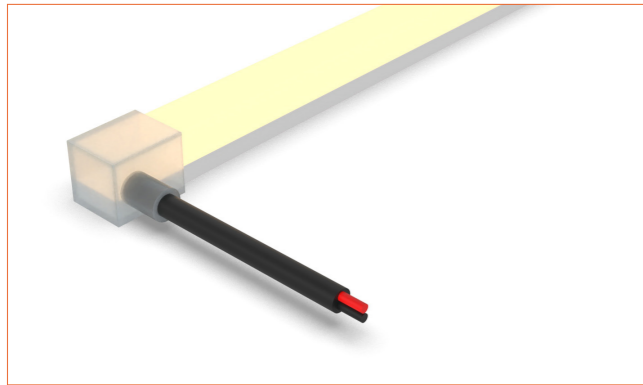

Beamever

IP44 Front Cable Entry

Suitable for power feed in or straight connection. Do not bend down or aside too sharp.

IP44 closed end cap

Elegant closed end cap in same size as neon flex body.

IP67 Front Cable Entry

Suitable for power feed in or straight connection. Do not bend down or aside too sharp.

IP67 Side Cable Entry

It can achieve perfect seamless light connection if the cabling space is allowed on the side.