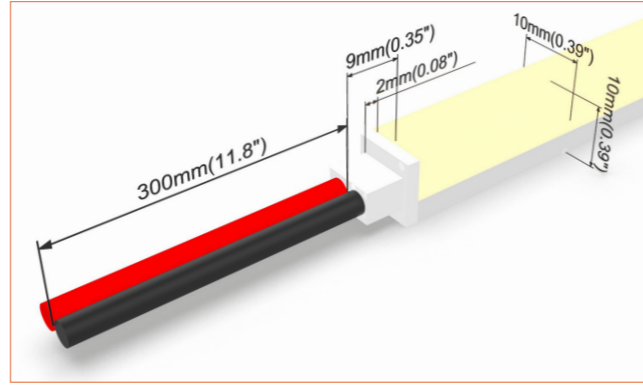

Side Cable Entry
It can achieve perfect seamless light connection if the cabling space is allowed on the side.

Bottom Cable Entry
It can achieve perfect seamless light connection if the cabling space is allowed from the bottom.

Wiring connection

Application

Where to use the product?

LINIO NEON 1212 TV can achieve stunning lighting effects for both indoor and outdoor projects. Effectively and elegantly highlight any area as you'd like. Flexibility and cuttability offer more freedom to realize lighting inspirations. Shape the light as you desire.

Beamever

IP44 Front Cable Entry

Suitable for power feed in or straight connection. Do not bend down or aside too sharp.

IP44 closed end cap

Elegant closed end cap in same size as neon flex body.

IP67 Front Cable Entry

Suitable for power feed in or straight connection. Do not bend down or aside too sharp.

IP67 Side Cable Entry

It can achieve perfect seamless light connection if the cabling space is allowed on the side.