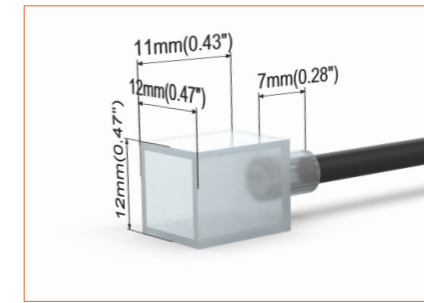

Suitable for power feed in or straight connection. Do not bend down or aside too sharp.

IP67 Side Cable Entry

It can achieve perfect seamless light connection if the cabling space is allowed on the side.

Side double wire end IP67: 30cm cable from two ends, side cable entry.

Side single wire end IP67: 30cm cable from left one only (side cable entry), other end with closed end cap.

SC004
Straight aluminium channel
Length 1mtr

PC001
PC channel
Length 1mtr

M0005
Stainless steel mounting clip

E0016
Closed end cap

E0017
End cap with 30cm cable, front cable entry IP67

A close-up photograph of a light blue metal ring, possibly a wedding band, set against a textured brown background. The ring is the central focus, with its curved surface catching the light. The background is a warm, earthy brown with a subtle, organic texture.