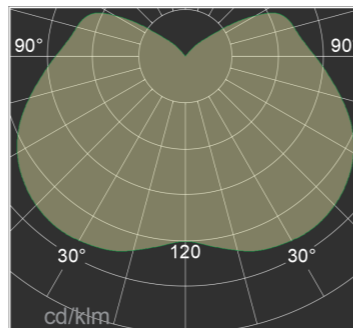

- Top view, with vertical bending with radius of 120mm/4.72".
- DC24V, and cross section size 12mm x 12mm /0.47" x 0.47" (W x H).
- IP44/IP67 protection with high quality silicone, UV resistant, and solvents resistant.
- Max. production length of 30m/reel (98.43ft/reel). Custom lengths also available.
- Easy to cut and reconnect for different project sites.
- Perfect color consistency due to 2-Step Lumileds LED.

Beam Angle: 120°

Electrical data

Voltage	DC24V (23.5V _{min} 24.5V _{max})	
LED PIN Temperature	Max. 65°C /149°F	
Storage Temperature	-25°C /-13°F _{min} 60°C /140°F _{max}	
Ambient Temperature	Ta _{min} = -25° C /-13° F, Ta _{max} = 50° @5W, Ta _{max} = 45°C /113 °F @10W	
Power(W/m W/ft)	5/1.5, 10/3.0	
Efficacy(lm/W)@4000K	56.2@1.52W/ft, 62.7@3.04W/ft	
CRI	Ra93	
Unit Cut	50mm/1.97"	

Lumen/ft	1.52W	3.04W
2700K	81	192
3000K	86	197
3500K	87	206
4000K	86	191
5500K	86	196
Max. Run Length(ft)	62.32	42.64
DIY End Cap Max.Run Length(ft)	55.10	27.55

Important notice

- The given data are typical values due to the tolerances of the production process and the electrical components, values for light output and electrical power can vary up to 10%.
- The given color temperature is neon flex (after extrusion) color temperature.
- Standard cable length is 30cm/11.81", if longer cable required, please contact us.
- Male and female connectors are available if needed.
- It is IK08 rated. Please use protection materials if it is walk over application.