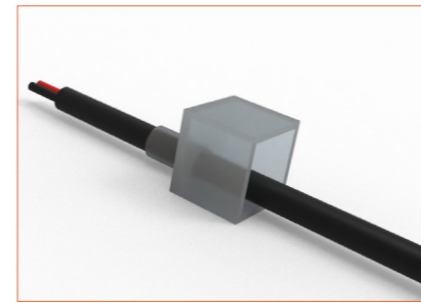

Beamever

IP44 Front Cable Entry

Suitable for power feed in or straight connection. Do not bend down or aside too sharp.

IP44 closed end cap

Elegant closed end cap in same size as neon flex body.

IP67 Front Cable Entry

Suitable for power feed in or straight connection. Do not bend down or aside too sharp.

IP67 Side Cable Entry

It can achieve perfect seamless light connection if the cabling space is allowed on the side.

Side double wire end IP67: 30cm cable from two ends, side cable entry.

Side single wire end IP67: 30cm cable from left one only (side cable entry), other end with closed end cap.

SC004
Straight aluminium channel
Length 1mtr

PC001
PC channel
Length 1mtr

M0005
Stainless steel mounting clip

E0016
Closed end cap

E0017
End cap with 30cm cable, front cable entry IP67

A close-up photograph of a light blue metal ring, possibly a wedding band, set against a textured brown background. The ring is the central focus, with its curved surface catching the light. The background is a warm, earthy brown with a subtle, organic texture.