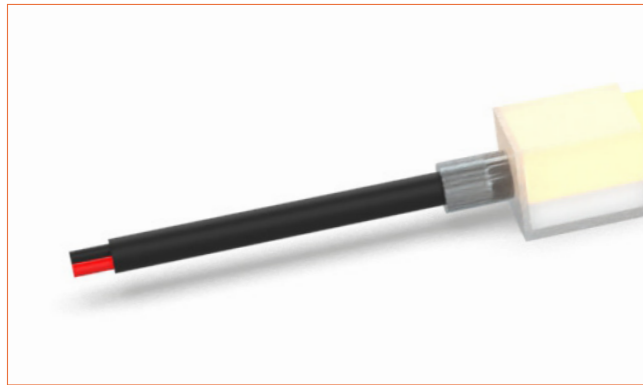

Beamever

IP44 Front Cable Entry

Suitable for power feed in or straight connection. Do not bend down or aside too sharp.

IP44 closed end cap

Elegant closed end cap in same size as neon flex body.

IP67 Front Cable Entry

Suitable for power feed in or straight connection. Do not bend down or aside too sharp.

IP67 Side Cable Entry

It can achieve perfect seamless light connection if the cabling space is allowed on the side.