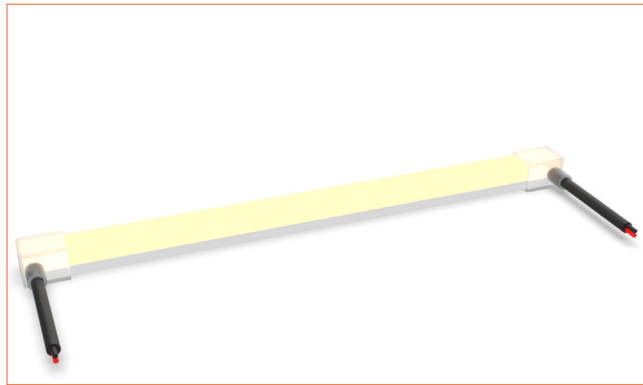

Suitable for power feed in or straight connection. Do not bend down or aside too sharp.

IP67 Side Cable Entry

It can achieve perfect seamless light connection if the cabling space is allowed on the side.

IP67 Bottom Cable Entry

It can achieve perfect seamless light connection if the cabling space is allowed from the bottom.

IP67 closed end cap

IP67 closed end cap for your outdoor application

Beamever

Front double wire end IP44: 30cm cable from two ends, front cable entry.

Side double wire end IP67: 30cm cable from two ends, side cable entry.

Side single wire end IP67: 30cm cable from left one only (side cable entry), other end with closed end cap.

SC004
Straight aluminium channel
Length 1mtr