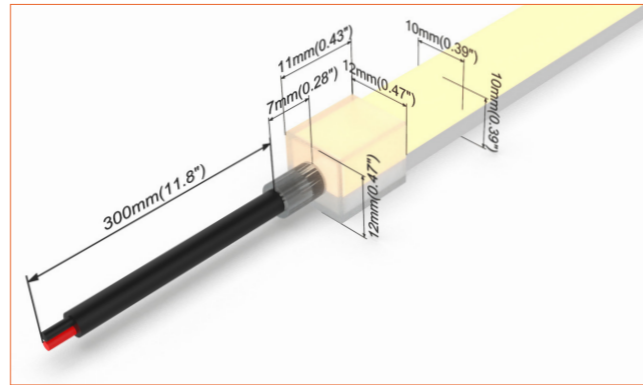

Beamever

IP44 Front Cable Entry

Suitable for power feed in or straight connection. Do not bend down or aside too sharp.

IP44 closed end cap

Elegant closed end cap in same size as neon flex body.

IP67 Front Cable Entry

Suitable for power feed in or straight connection. Do not bend down or aside too sharp.

IP67 Side Cable Entry

It can achieve perfect seamless light connection if the cabling space is allowed on the side.