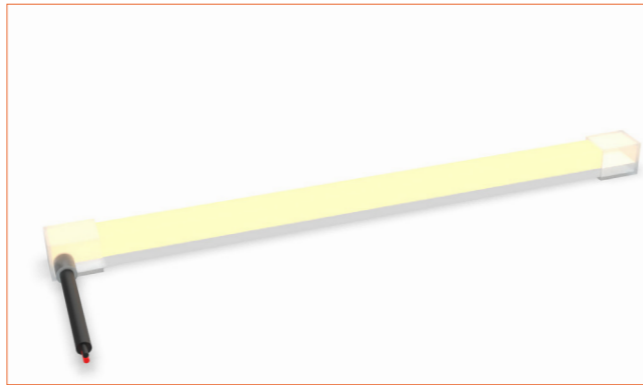

Suitable for power feed in or straight connection. Do not bend down or aside too sharp.

IP67 Side Cable Entry

It can achieve perfect seamless light connection if the cabling space is allowed on the side.

IP67 Bottom Cable Entry

It can achieve perfect seamless light connection if the cabling space is allowed from the bottom.

IP67 closed end cap

IP67 closed end cap for your outdoor application

Beamever

Front double wire end IP44: 30cm cable from two ends, front cable entry.

Side double wire end IP67: 30cm cable from two ends, side cable entry.

Side single wire end IP67: 30cm cable from left one only (side cable entry), other end with closed end cap.

SC004
Straight aluminium channel
Length 1mtr

PC001
PC channel
Length 1mtr

M0005
Stainless steel mounting clip

E0016
Closed end cap

E0017
End cap with 30cm cable, front cable entry IP67

A close-up photograph of a light blue metal ring, possibly a wedding band, set against a textured brown background. The ring is the central focus, with its curved surface catching the light. The background is a warm, earthy brown with a subtle, organic texture.