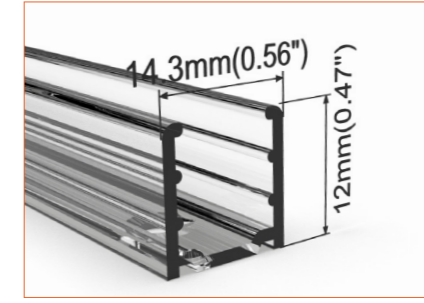

M0005
Stainless steel mounting clip

PC001
PC channel
Length 1mtr