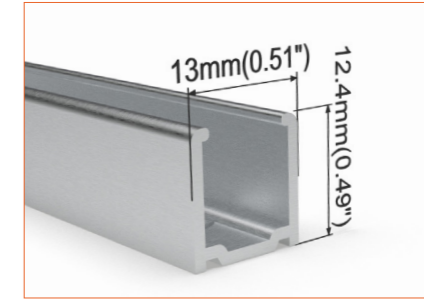

Front single wire end IP44: 30cm cable from one end, front cable entry.

Front double wire end IP67: 30cm cable from two ends, front cable entry.

Front single wire end IP67: 30cm cable from one end, front cable entry.

Side double wire end IP67: 30cm cable from two ends, side cable entry.

Side single wire end IP67: 30cm cable from left one only (side cable entry), other end with closed end cap.

SC004
Straight aluminium channel
Length 1mtr